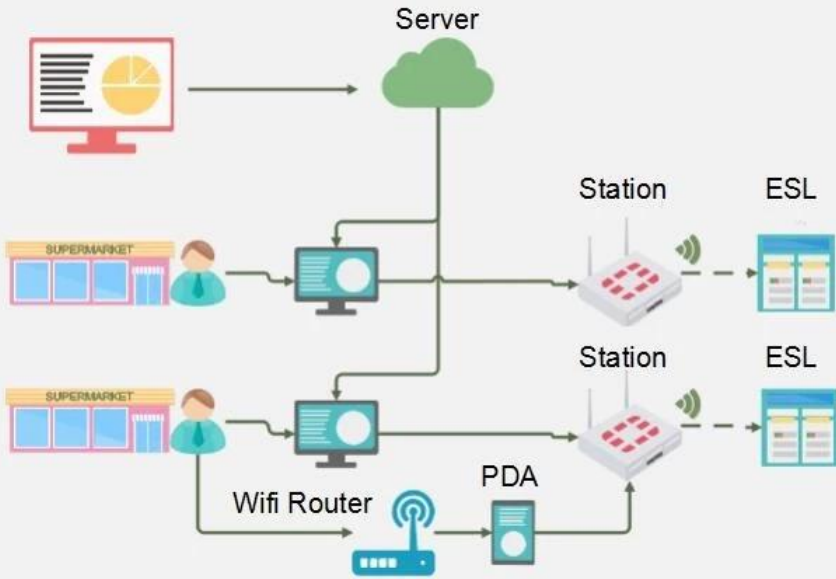

# ESL Smart Working Principal

- 
**Easy to USE**  
 The software is designed to meet the needs of different users.
- 
**Station Coverage**  
 One station cover 3500pcs SKU, Area
 

- 
**Price Change**  
 Price change from Headquarter, less Labor, less mistake.