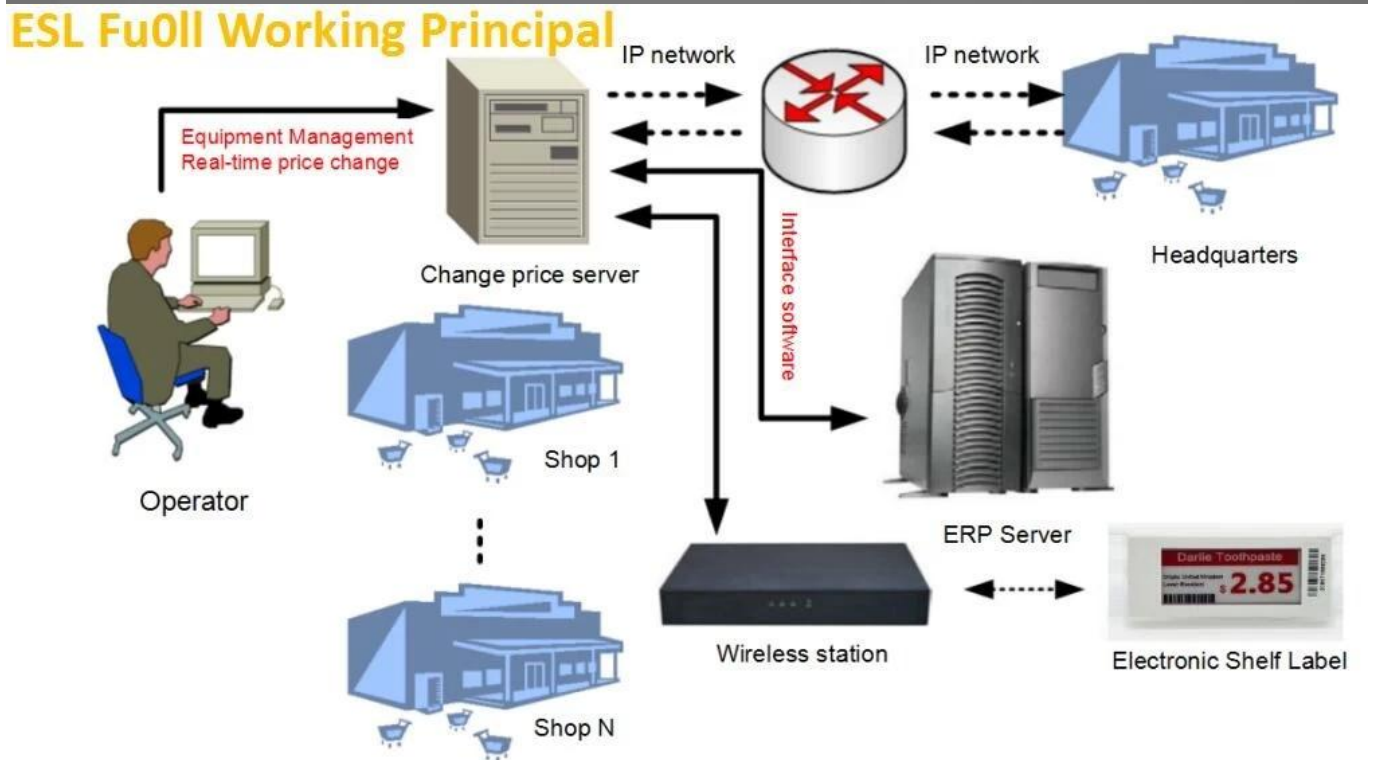

# ESL Smart Working Principal

- 
**Easy to USE**  
 The software is designed to meet the needs of different users.
- 
**Station Coverage**  
 One station cover 3500pcs SKU, Area
 

- 
**Price Change**  
 Price change from Headquarter, less Labor, less mistake.