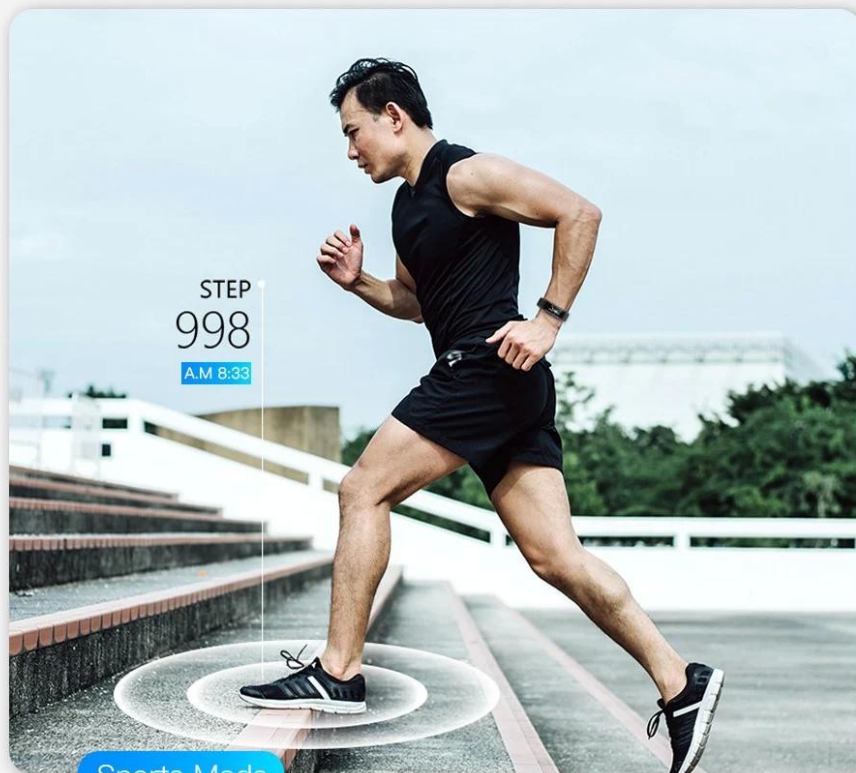

Special Functions

Every Function shows sincere heart

Special Functions

Quasi-Medical Blood
Oxygen/SpO2

24h HR
monitor

HRV Lorentz
Scatter Diagram

sleep

Basic Functions

WeChat Sport

Gender
switch

Call reminder

Message Push

Gender
switch

Steps

Calories

Distance

Sports Mode