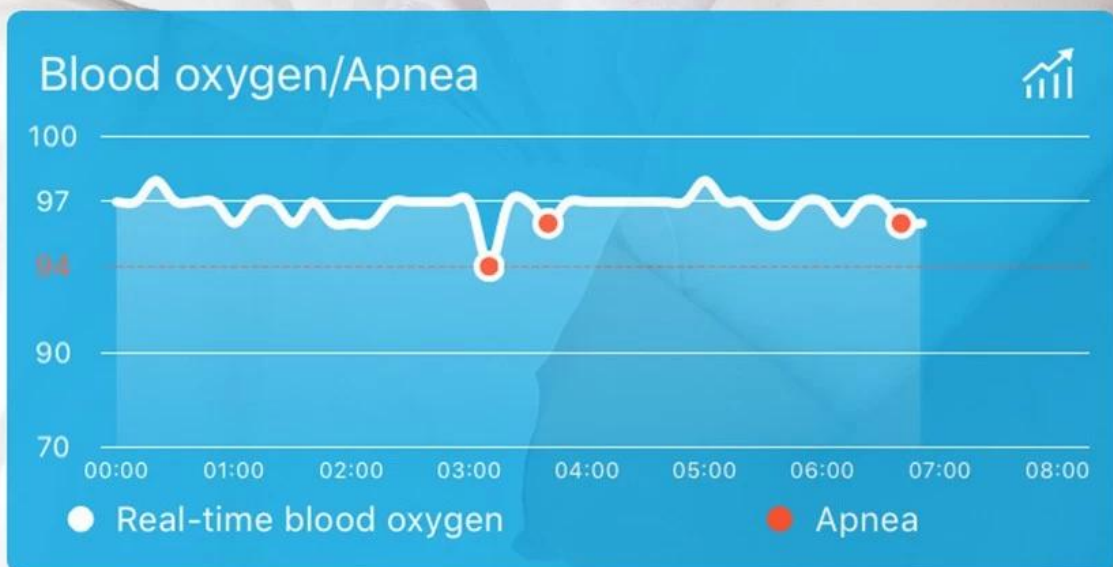

# Parameters

Provide accurate data

Screen type	TFT IPS HD Colorful screen
Length	230mm
Material	Main body: PC metal wire drawing strap: TPE
Battery	140mAh Polymer lithium battery
Sensor	OSRAM SFH7060 Green & RED light
Touch type	One point capacitance
Charging type	Plug-in USB
UI language	Chinese/English
APP functions	Blood Oxygen/SpO2; HRV(Heart Rate Variability); Lorentz Scatter Diagram; Steps; Heart rate monitor; Sports mode; Alarm; Health reminder; Sleep monitor.

# Serious about profession

Data of Heart rate and blood Oxygen accurate to medical level  
OSRAM Green+red light/ Professional sensor

Red light for blood oxygen

Green light for heart rate

# Sleep Apnea Syndrome

Vibrate to remind you  
Monitor your health on time

## Special Functions

Quasi-Medical Blood  
Oxygen/SpO2

24h HR  
monitor

HRV Lorentz  
Scatter Diagram

sleep