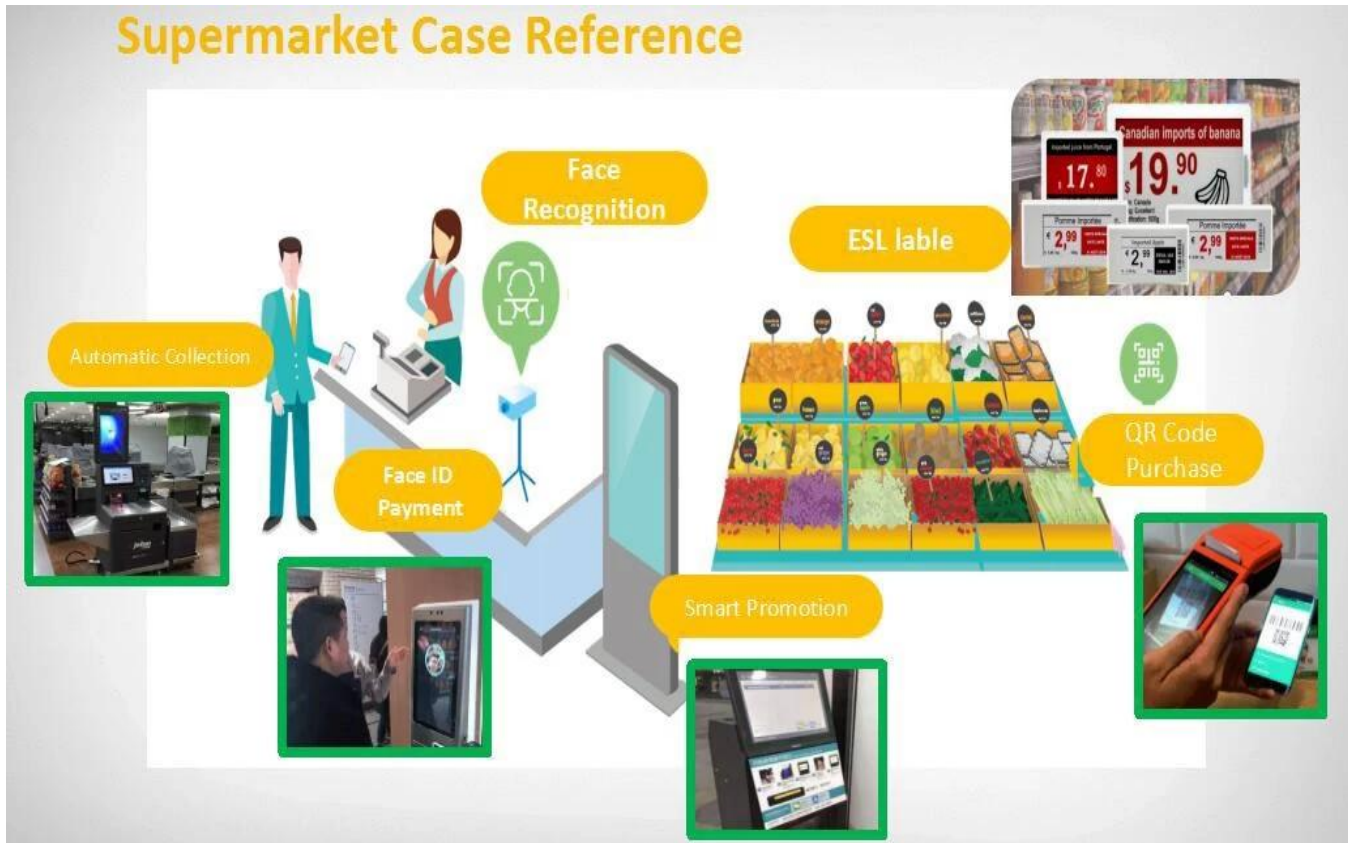

Демонстрационный комплект ESL с программным обеспечением system для образца с полкой 2.1 / 2.9 / 4.2 дюйма

What is Electronic Shelf Label

Electronic shelf label (ESL) is an electronic display device that can replace traditional paper price tags on shelves. Each ESL is connected to the mall computer database through the network, and the products information such as the latest price is displayed through the screen of the ESL.

First LCD Label
The first ESL appeared in Europe

LCD Label was used by METRO

The second largest retailer in the world

ESL Widely Use

ESL are available in more than 50 countries over the world. More than 24,000 supermarkets. Like Carrefour, Walmart, etc

ESL Fast Growing

Total shipments amount will be up to 100 million in 2018. Market scale will be around 14 Billion USD

2018

2011

1995

1980-1993

Larger size 7.5&12.2inch ESL

Supermarket Solution