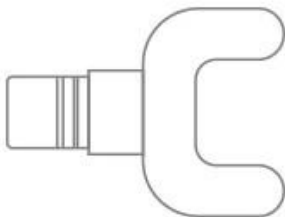

Suitable for each part of the muscle relaxation, shaping

Spherical head

Suitable for massaging arms, waist, back, buttocks, thighs, Large muscle groups such as the calves

Cylindrical head

Suitable for impacting deep tissues such as nerves, palms, soles, etc.