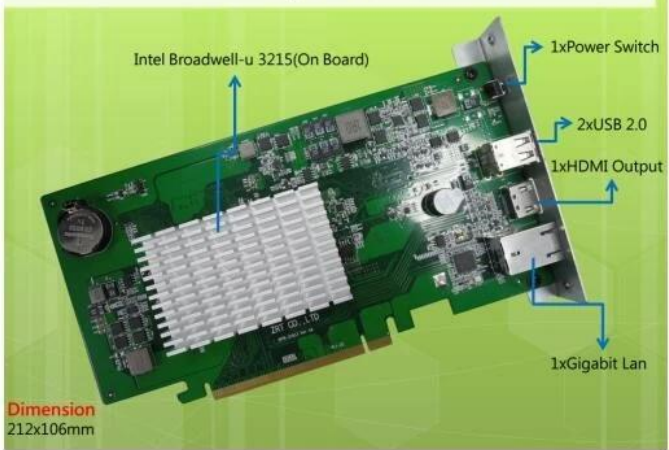

Graphic Card

Cooling

Stocked RX460 /RX570 4G 8G ,Support Booking
RX570 /RX580 4GB,Manli 1070 8GB ,Delivery 3-12
Weeks

M/B Front

M/B Back