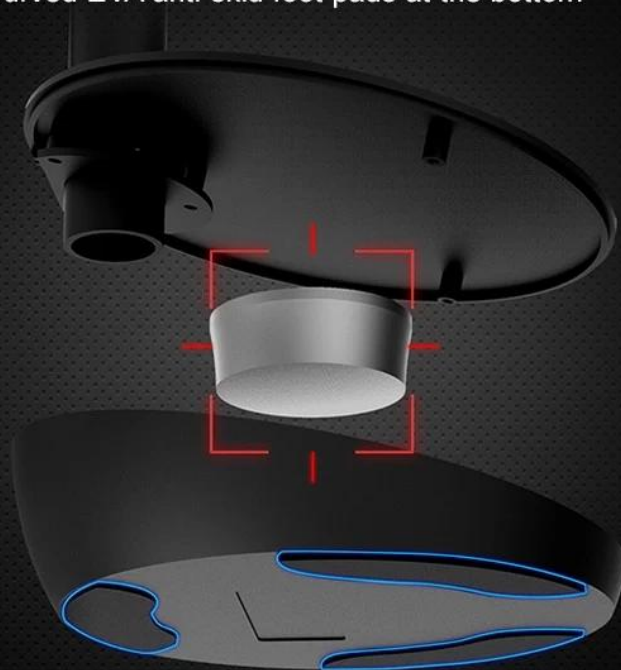

Настольный USB-микрофон для живых выступлений

Two-color optional

black

white

Increased anti-skid design

- More stable body
- Stable placement
- More securely
- Base built-in metal weights
- Curved EVA anti-skid foot pads at the bottom

Multi-angle adjustment

Adjust the height of the stand up and down and the front and rear position of the microphone according to your needs,
Comfortable karaoke mode

Dual-capacity microphone core design