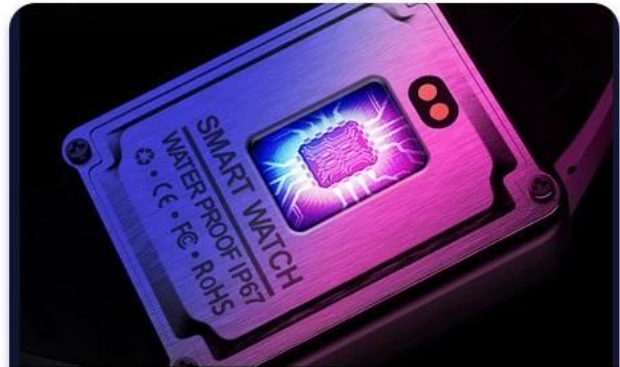

# Colorful HD Sports Watch

HD dynamic colorful

Multiple sports mode

24h Heart rate monitor

Sleep monitoring

# Products Features

COLORFUL HD SPORTS WATCH

Colorful sreen

Powerful CPU

Multiple sports mode

Precise heart rate

IP67 waterproof

Magnetic charging