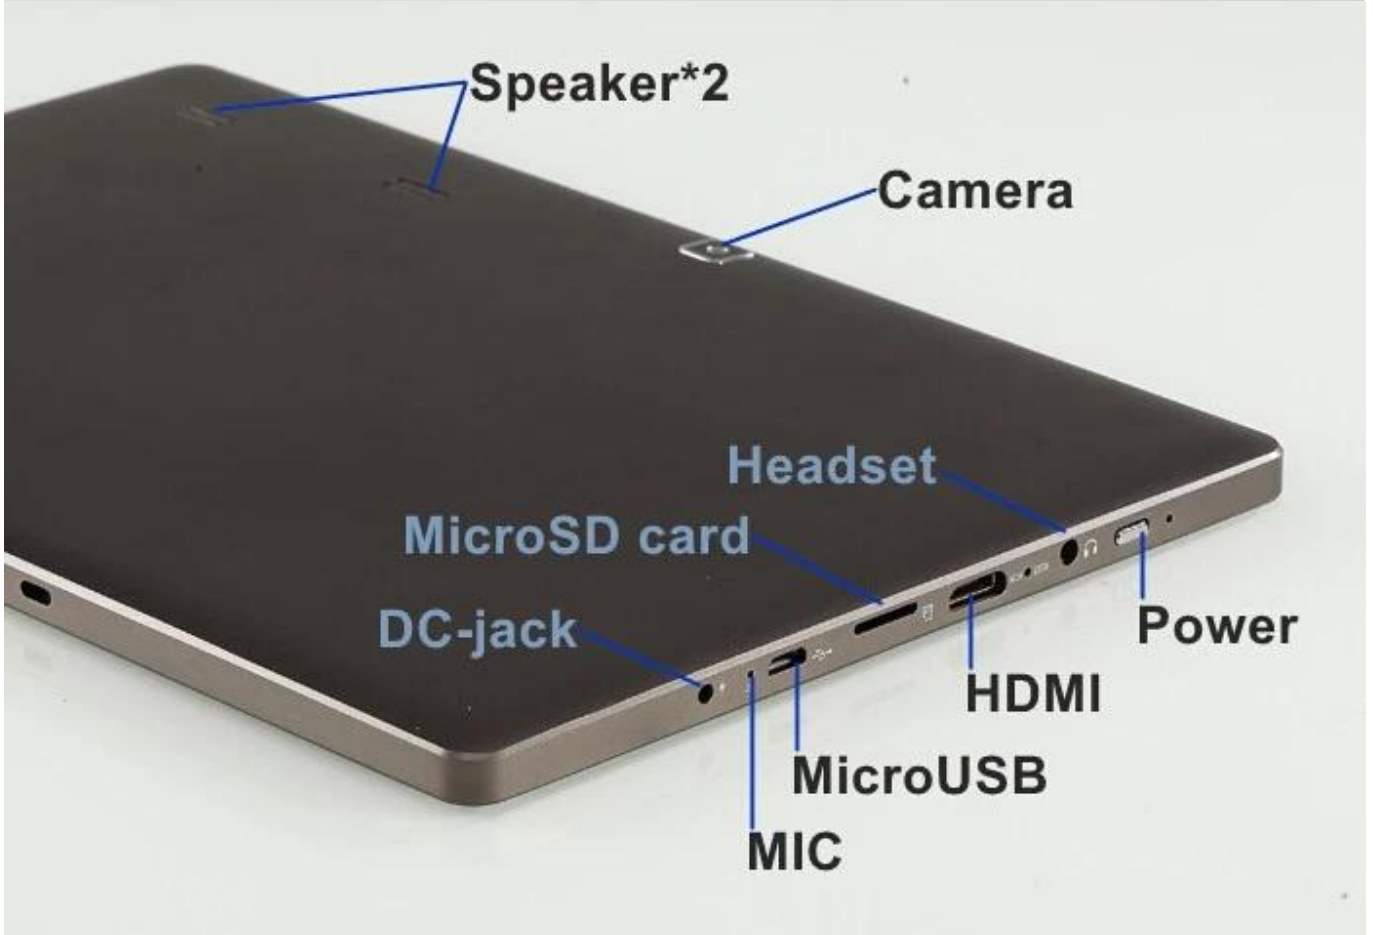

10.1 BAYTRAIL-T Z3735E 1G 16G 800*1280 WIFI GPS

1. 1G 16G 800*1280

2. WIFI GPS

3. 1G 16G

4. 800*1280 IPS

5. WIFI GPS

Model	BAYTRAIL-T Z3735E 1.33-1.83MHZ
OS	Android 8.1
RAM	1G DDR3
ROM	16G
TF	MicroSD up to 32G
Display	800*1280 IPS
Resolution	10.1 inch
Camera	2000K/2000K
Network	802.11 b/g/n
3G	3G USB 20USD WCDMA 2100 WCDMA 850M/900M/1900M
Bluetooth	Yes
WiFi	Yes
GPS	Yes
USB	Yes
HDMI	Yes
Audio	Yes
MP3/WMA/MP2/OGG/AAC/M4A/MA4/FLAC/3GP/WAV	Yes
Flash/JPG/BMP/PNG/GIF	Yes
Power	DC9V2A
Battery	8000MAH
Dimensions	258*172*9.7

6. 258*172*9.7

Microsoft Windows

Microsoft, Microsoft