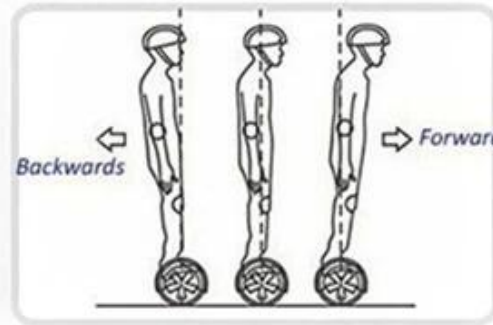

## 10.1 CPU Q10

**Dual Core CPU, Double Gyroscope Design;  
Max Speed: 10km/h above, or 15km/h above,  
Distance: around 15-20km (depends on rider's weight,  
road conditions etc) ;**

# Show Details

Direction for use

Step 01

Step 02

Step 03

Step 04

**660\*270\*250mm**

**270mm**

**660mm**

**250mm**

Unicycle, not good balance stability,  
not good safety,

VS

Two-wheel balance scooter,  
good balance stability and  
good safety.

Q1 big tire scooter ,big size, not convenient  
to carry.

Q10 small tire scooter, small size, convenient  
to carry.