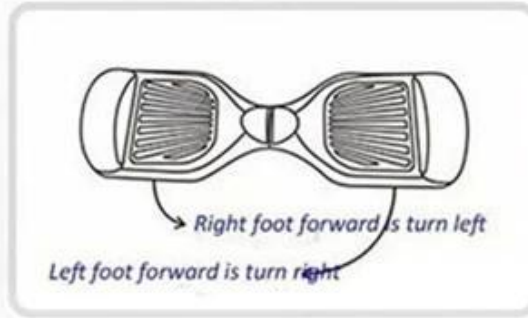

## 10.1 CPU Q10

**Dual Core CPU, Double Gyroscope Design;  
Max Speed: 10km/h above, or 15km/h above,  
Distance: around 15-20km (depends on rider's weight,  
road conditions etc) ;**

# Show Details

Direction for use

Step 01

Step 02

Step 03

Step 04

**660\*270\*250mm**

**270mm**

**660mm**

**250mm**

Unicycle, not good balance stability,  
not good safety,

VS

Two-wheel balance scooter,  
good balance stability and  
good safety.

Q1 big tire scooter ,big size, not convenient  
to carry.