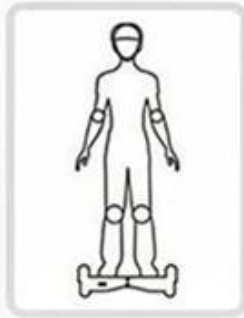

## 10.1 CPU Q10

**Dual Core CPU, Double Gyroscope Design;  
Max Speed: 10km/h above, or 15km/h above,  
Distance: around 15-20km (depends on rider's weight,  
road conditions etc) ;**

# Show Details

Direction for use

Step 01

Step 02

Step 03

Step 04

**660\*270\*250mm**

**270mm**

**660mm**

**250mm**

Unicycle, not good balance stability,  
not good safety,

VS

Two-wheel balance scooter,  
good balance stability and  
good safety.

Q1 big tire scooter ,big size, not convenient  
to carry.

Q10 small tire scooter, small size, convenient  
to carry.