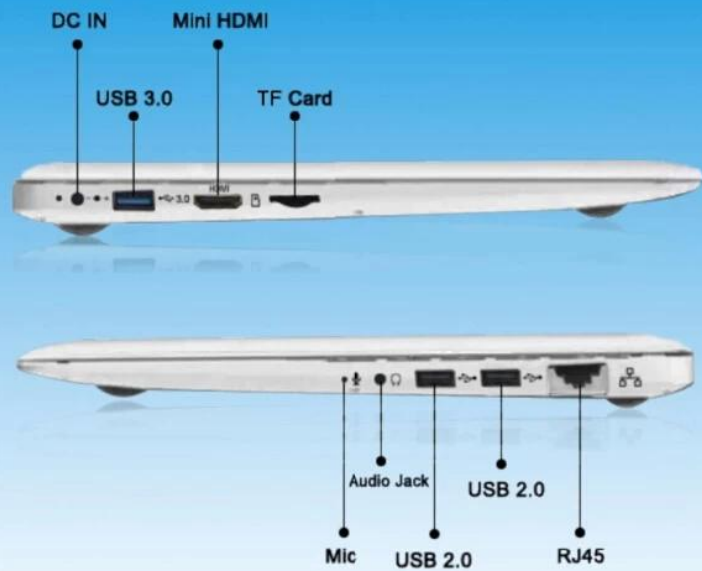

# 2016 OEM 14.1" 2GB 32GB 1366×768 Windows 10

14.1" NOTBOOK

**Model No.:** NB141 (Bay trail)

Chipset	Bay trail Z3735 F / or Cherry trail, Z8300(Quad-Core) 14nm
GPU	Gen8-LP 10/12EU up to 600MHz
DRAM	2GB
Flash	32 GB + HDD
LCD	1366*768 TN
Camera	0.3/2.0 front camera
HDMI	YES
Main Feature	WiFi + BT+ FM
3G(WCDMA)	NO
USB Charging	5.0V 2.5A
Battery	3.8V/10000mAh
Dimension	351*232*17mm
Status	MP over 100K
Packing & Accessories	adapter, USB CABLE, Manual, gift box.
OS	Windows 10 USD15/PC;

Macbook Air style

1480g body weight

Build in RJ45 port,  
makes connection  
more convenient  
and stable

USB2.0\*2, USB3.0\*1,  
Mini HDMI\*1, TF  
Card\*, RJ45\*1, DC  
IN\*1, Audio Jack\*1,  
Mic\*1

Support 2.5" SATA  
HDD, up to 2TB