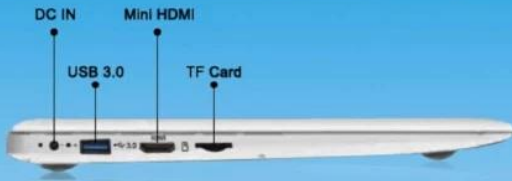

Our Product