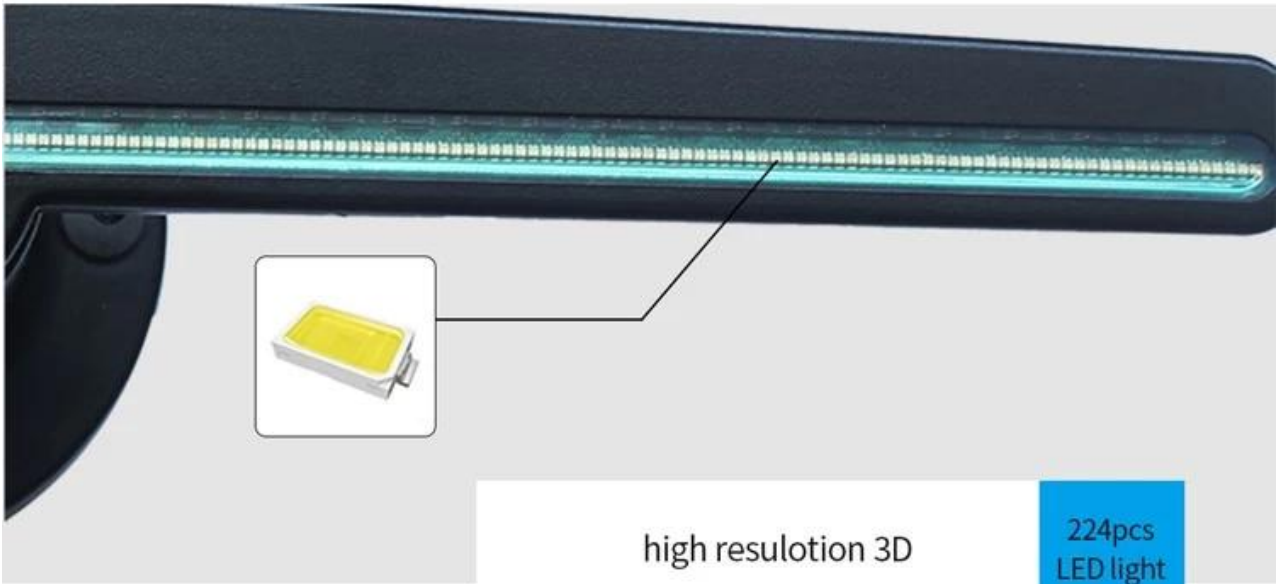

42cm Wifi 450*220 3D

3D hologram display holographic technology

Stereo animation rotation

Naked eye 3D holographic imaging tech advertising

WiFi

Small Size

Easy Installation

Naked Eye 3D

Attractive

Support HD Files Format

Clear Imaging

easily replace advertising content, support common video
animation and image display

remote control and energy saving

WiFi smart control futuer
control anywhere anytime

Product Details

Multiple Purposes

subway, shopping mall, outdoor, airport, cinema, exhibition, Supermarket

224pcs ultra-high density WiFi LED rotating imaging

Image Display