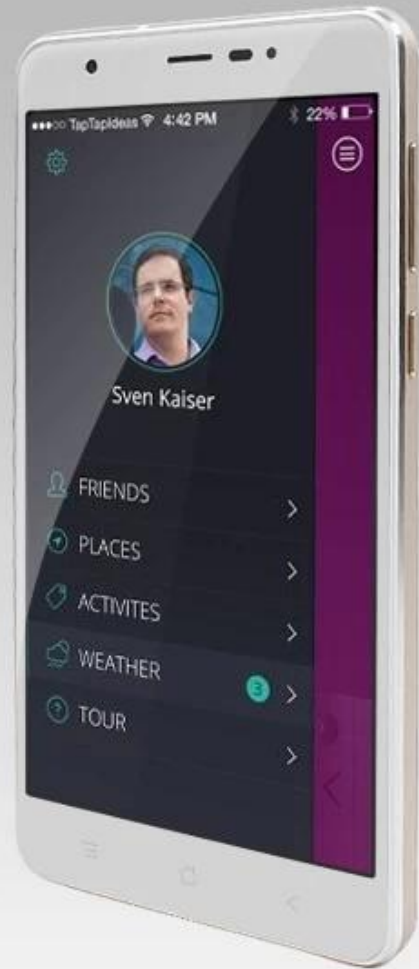

**OEM/ODM 5.5" MTK6737T  
1080\*1920 3G 32G Android 6.1 4G  
LTE ME559**

**ME559<sup>+</sup>**

**4G<sup>LTE</sup>**

5.5" Smart Phone

13.0MP    5.5" FHD    3GB+32GB    Touch ID

The image displays a silver smartphone, model ME559+, from both front and back perspectives. The front view shows a 5.5-inch screen with a floral wallpaper and a white bezel. The back view shows a silver metal finish with a camera lens, a circular fingerprint sensor, and a speaker grille at the bottom. The background is a light beige gradient.

# Chipset & Memory

RAM:3GB  
ROM:32GB

MTK6737T  
Quad Core

Camera :F5.0MP / R13.0MP

Intelligent OIS technology  
Builds it Perfect

LTE 4G: FDD:1/3/7/8/20 (B1:2100, B3:1800, B7:2600,B20:800MHz B8:900Mhz)  
WCDMA: 900/2100MHz  
GSM: 850/900/1800/1900MHz  
GPS Navigation, Bluetooth 4.0,

WIFI

360° Touch Type Fingerprint Recognition

**Battery: 3000mAh**

# Product Details

支持 4G LTE 网络

6.0英寸, 4G Volte, 4G LTE 网络