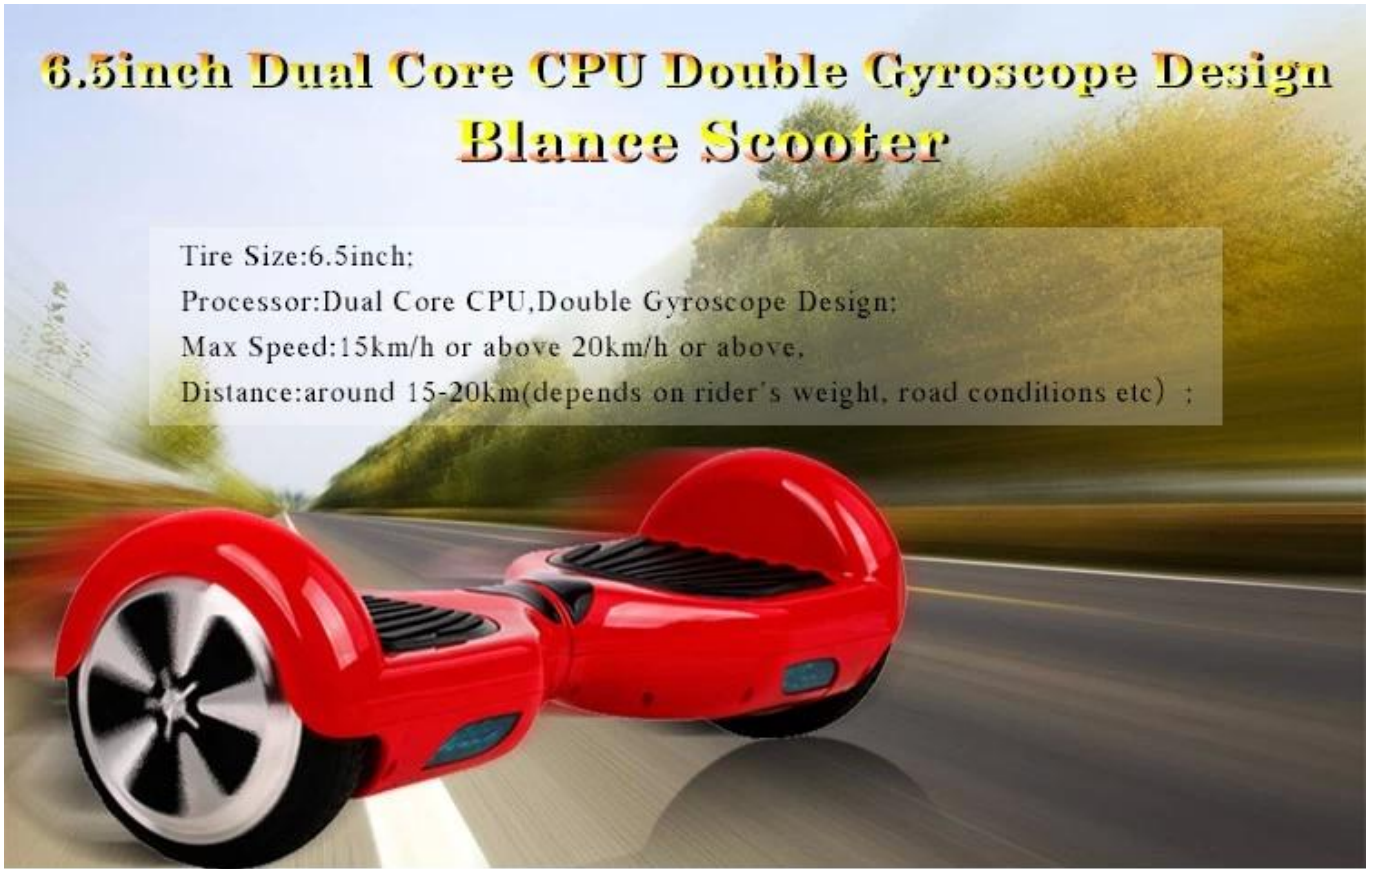

6.5寸CPU陀螺仪设计

6.5inch Dual Core CPU Double Gyroscope Design Blance Scooter

Tire Size:6.5inch;

Processor: Dual Core CPU, Double Gyroscope Design;

Max Speed: 15km/h or above 20km/h or above,

Distance: around 15-20km (depends on rider's weight, road conditions etc) ;

Dual Core CPU, Double Gyroscope Design

36V*4.4AH (158WH) Lithium battery

Max Speed:15km/h or above 20km/h or above,
Distance:around 15-20km(depends on rider's weight, road conditions etc) ;
- 10°C-40°C (recommended at 10°C-30°C)