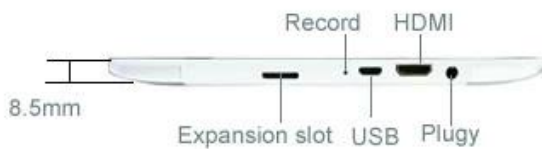

ONDA V813S

Have Faith and Expect the Best

Latest processor architecture

ARM in the history of the highest power ratio V813s full integration into the annals A31S quad-core tablet , the latest A7 ARM -based quad-core architecture , faster, more responsive, is the most advanced and most energy-efficient flat-panel processor. 1GB DDR3 ultra-fast memory , allowing faster data processing

Smart PMU

DVFS

8.5mm ultimate slim body , Extreme Challenge

8.5mm slim 8.0 inches Tablet PC is one of the thinnest , or even 4 also slim 10 percent Ipad.G+G diamond glass panel , screwless overall design, seamless grade watches , the appearance of the world's most advanced casting process