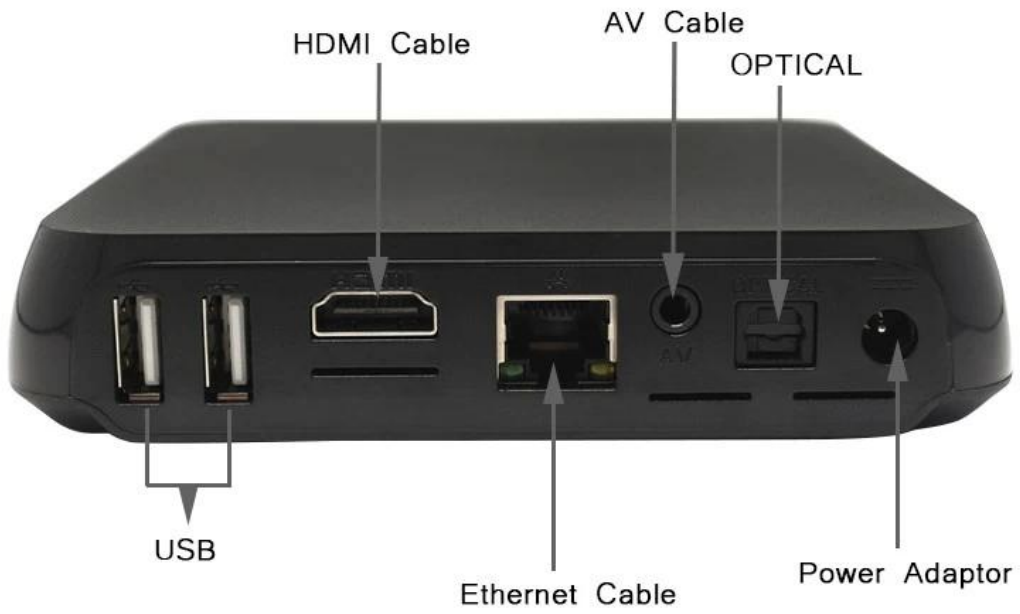

**Amlogic S812 Quad Core 2.0GHz 2GB 8GB HDMI 1.4B Android 4.4 TV BOX M8S**

*Amlogic S812 Quad Core 2.0GHz 2GB 8GB HDMI 1.4B  
Android 4.4 TV BOX*

## Chipset & Memory

Amlogic S812 Quad core Cortex A9r4 2GHz  
Octo-core Mali-450MP GPU  
2GB DDR3 SDRAM & 8GB NAND FLASH

**Android 4.4**

# Show Detail

**Size: 128.5\*128.5\*30mm**