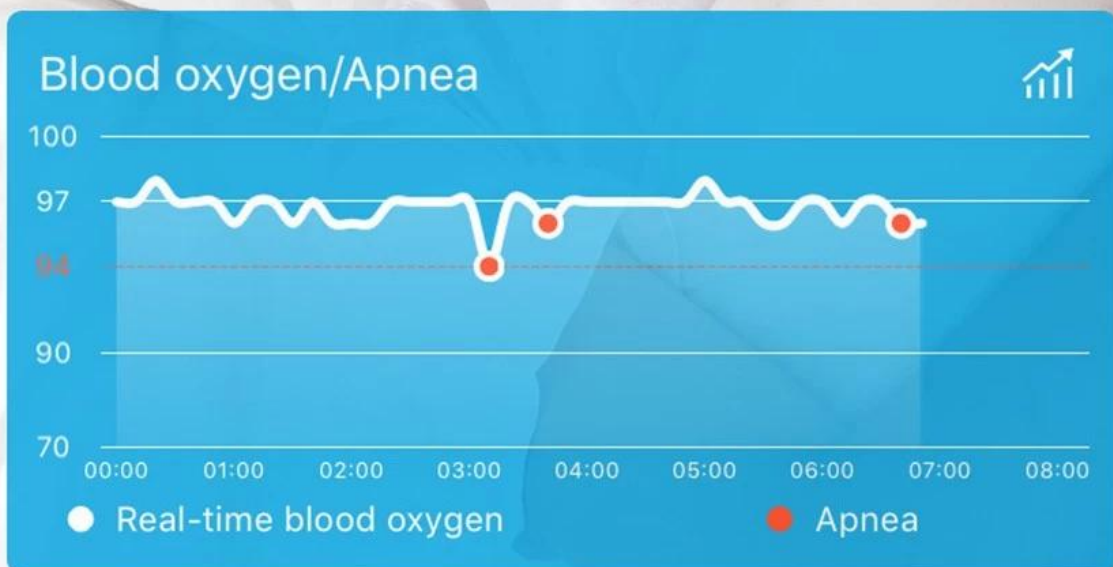

# Parameters

Provide accurate data

Screen type	TFT IPS HD Colorful sreen
Length	230mm
Material	Main body: PC metal wire drawing strap: TPE
Battery	140mAh Polymer lithium battery
Sensor	OSRAM SFH7060 Green & RED light
Touch type	One point capacitance
Charging type	Plug-in USB
UI language	Chinese/English
APP functions	Blood Oxygen/SpO2; HRV(Heart Rate Variability); Lorentz Scatter Diagram; Steps; Heart rate monitor; Sports mode; Alarm; Health reminder; Sleep monitor.

# Serious about profession

Data of Heart rate and blood Oxygen accurate to medical level  
OSRAM Green+red light/ Professional sensor

Red light for blood oxygen

Green light for heart rate

# Sleep Apnea Syndrome

Vibrate to remind you  
Monitor your health on time

## Special Functions

Quasi-Medical Blood  
Oxygen/SpO2

24h HR  
monitor

HRV Lorentz  
Scatter Diagram

sleep