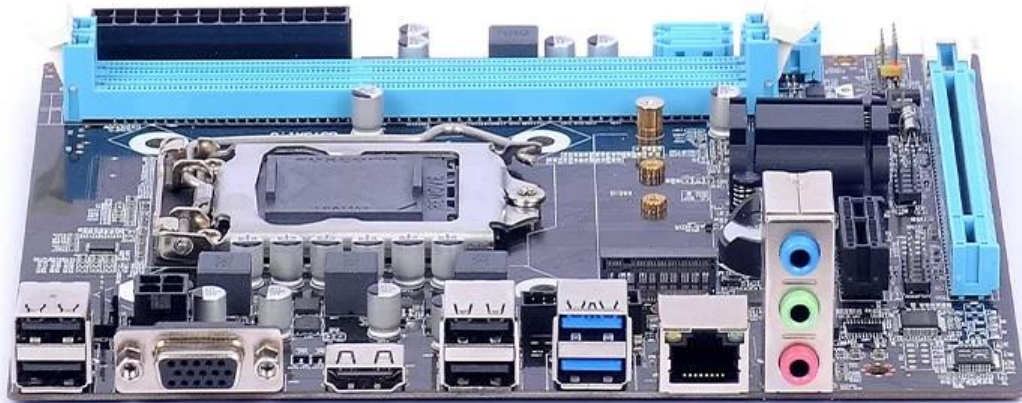

Intel H81 LGA1150 DDR3

LOGO MOTHERBOARD

MOTI