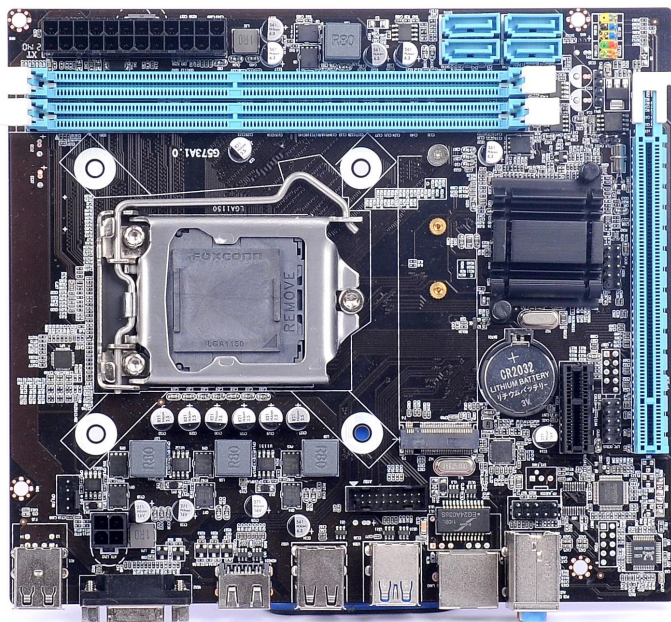

Intel H81 LGA1150 DDR3

LOGO MOTHERBOARD

MOTI