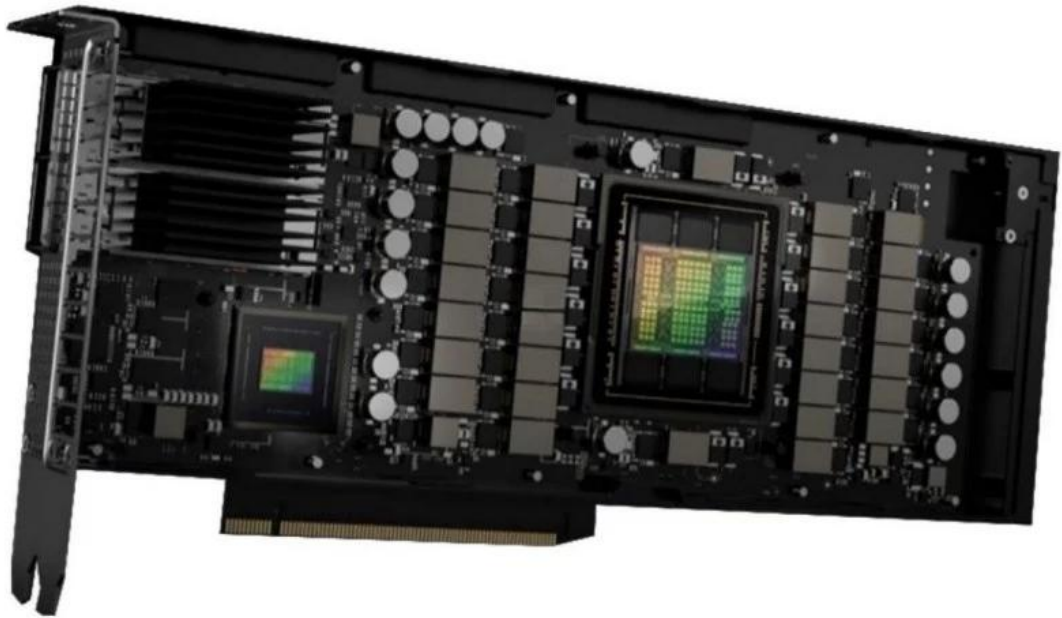

# ☐☐ NVIDIA H100 CNX 80GB HBM2e ☐☐

## Product Description

-☐☐☐☐ ☐☐

-☐☐☐ ☐☐

-☐☐☐ ☐☐☐

-☐☐☐ ☐☐

-☐☐☐☐☐☐☐ ☐☐

☐☐☐

100% ☐☐☐☐☐☐

## Product Description

SYS-821GE-TNHR	8U X13 HGX H100 8GPU (Rear I/O),X13DEG-OAD,CSE-GP801T
EWCS	0%3 YRS LABOR,3 YRS PARTS,1 YR CRS UNDER LIMITED WRNTY
P4X-SPR8468-SRM76-XCC	SPR 8468 2P 48C 2.1G 350W 105MB B(1000)ES 4677
MEM-DR564L-SL01-ER48	64GB DDR5-4800 2Rx4 LP (16Gb)ECC RDIMM
HDS-SUNO-MZQL21T9HCJRA7	Samsung PM9A3 1.9TB NVMe PCIe4x4 U.2 7mm 1DWPD 5YR SED Opal
AOC-CX7660030-STO	Nvidia 900-9X766-003N-ST PCIe 1-port IB NDR200 OSFP Gen5
AOC-653106A-HDAT	MCX653106A-HDAT,CX-6 VPI,HDR,20Gbe,2p,QSFP56,PCIe4x16
SFT-DCMS-SINGLE	SMC System Management Software Suite Node License
SKT-1333L-0000-FXC	SOCKET E LGA4677,E1A XCC CARRIER,DG 1.0,RoHS
AOC-STGS-I2T-O	Std LP 2-port 10G RJ45,Intel X550 (Retail Pack)
GPU-NVHGX-H100-88	NVIDIA DELTA-NEXT HGX GPU Baseboard,8 H100 80GB SXM5
MC0037	ASSEMBLY FEE
MC000E	NONREFUNDABLE EXPEDITED SHIPPING FEE