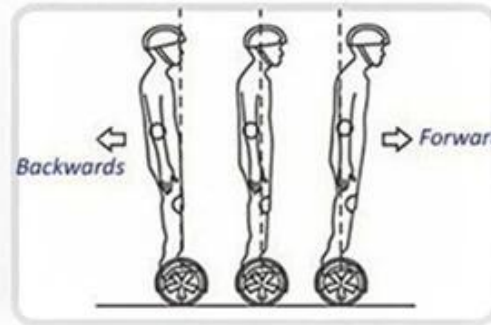

**10.1inch Dual Core CPU Doppel Gyroscope Zwei Rad
Gleichgewicht Scooter Q10**

**Dual Core CPU, Double Gyroscope Design;
Max Speed: 10km/h above, or 15km/h above,
Distance: around 15-20km (depends on rider's weight,
road conditions etc) ;**

Show Details

Direction for use

Step 01

Step 02

Step 03

Step 04

660*270*250mm

270mm

660mm

250mm

Unicycle, not good balance stability,
not good safety,

VS

Two-wheel balance scooter,
good balance stability and
good safety.

Q1 big tire scooter ,big size, not convenient
to carry.

Q10 small tire scooter,small size, convenient
to carry.