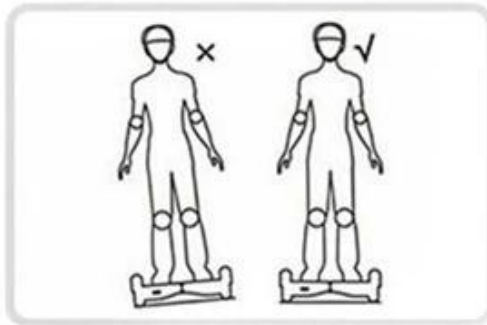

**10.1inch Dual Core CPU Doppel Gyroscope Zwei Rad
Gleichgewicht Scooter Q10**

**Dual Core CPU, Double Gyroscope Design;
Max Speed: 10km/h above, or 15km/h above,
Distance: around 15-20km (depends on rider's weight,
road conditions etc) ;**

Show Details

Direction for use

Step 01

Step 02

Step 03

Step 04

660*270*250mm

270mm

660mm

250mm

Unicycle, not good balance stability,
not good safety,

VS

Two-wheel balance scooter,
good balance stability and
good safety.

Q1 big tire scooter ,big size, not convenient
to carry.

Q10 small tire scooter,small size, convenient
to carry.