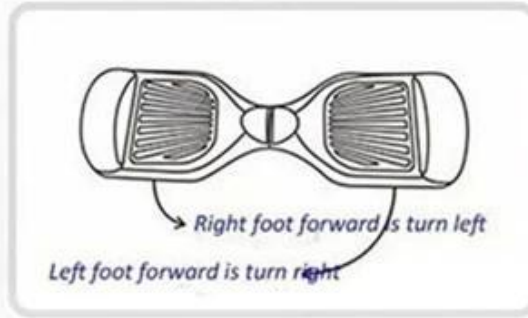

**10.1inch Dual Core CPU Doppel Gyroscope Zwei Rad
Gleichgewicht Scooter Q10**

**Dual Core CPU, Double Gyroscope Design;
Max Speed: 10km/h above, or 15km/h above,
Distance: around 15-20km (depends on rider's weight,
road conditions etc) ;**

Show Details

Direction for use

Step 01

Step 02

Step 03

Step 04

660*270*250mm

270mm

660mm

250mm

Unicycle, not good balance stability,
not good safety,

VS

Two-wheel balance scooter,
good balance stability and
good safety.

Q1 big tire scooter ,big size, not convenient
to carry.

Q10 small tire scooter,small size, convenient
to carry.