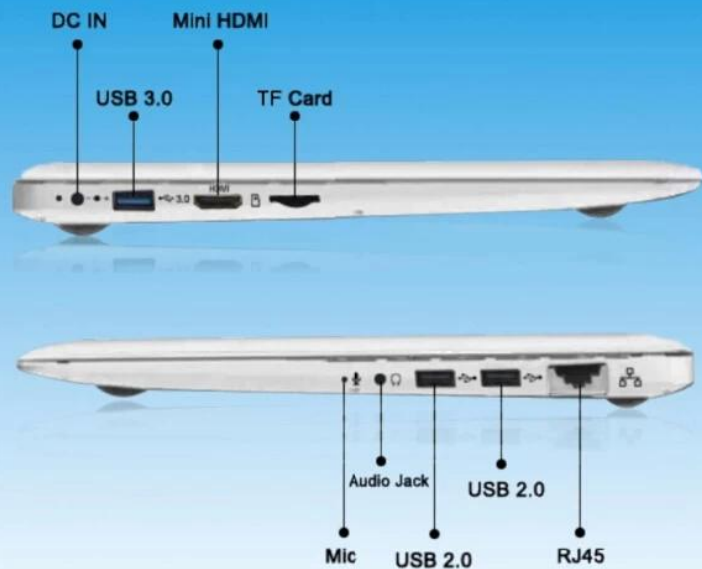

2016 newest OEM-Notebook 14,1 Zoll 2 GB 32 GB Intel Quad Core 1366x768 Windows 10 Laptop

14.1" NOTBOOK

Model No.: NB141 (Bay trail)

Chipset	Bay trail Z3735 F / or Cherry trail, Z8300(Quad-Core) 14nm
GPU	Gen8-LP 10/12EU up to 600MHz
DRAM	2GB
Flash	32 GB + HDD
LCD	1366*768 TN
Camera	0.3/2.0 front camera
HDMI	YES
Main Feature	WiFi + BT+ FM
3G(WCDMA)	NO
USB Charging	5.0V 2.5A
Battery	3.8V/1000mAH
Dimension	351*232*17mm
Status	MP over 100K
Packing & Accessories	adapter, USB CABLE, Manual, gift box.
OS	Windows 10 USD15/PC;

Macbook Air style

1480g body weight

Build in RJ45 port,
makes connection
more convenient
and stable

USB2.0*2, USB3.0*1,
Mini HDMI*1, TF
Card*, RJ45*1, DC
IN*1, Audio Jack*1,
Mic*1

Support 2.5" SATA
HDD, up to 2TB

Up to
2TB
SATA
Port

Our Product

Full functions

Other

Castrated

VS

Unsere Produkte sind gut für andere:
[9,6-Zoll-Tablet](#)