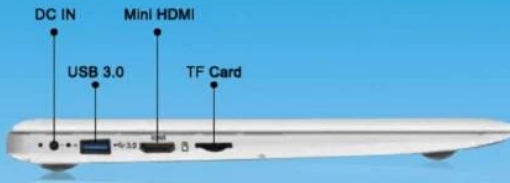

Macbook Air style

1480g body weight

Build in RJ45 port,
makes connection
more convenient
and stable

USB2.0*2, USB3.0*1,
Mini HDMI*1, TF
Card*, RJ45*1, DC
IN*1, Audio Jack*1,
Mic*1

Support 2.5" SATA
HDD, up to 2TB

Up to
2TB
SATA
Port

Our Product

Full functions

Other

Castrated

VS

Unsere Produkte sind gut für andere:
[9,6-Zoll-Tablet](#)