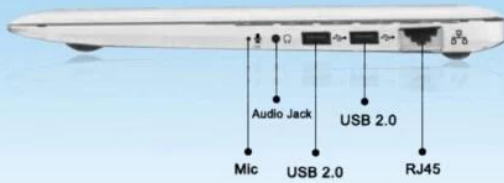

Macbook Air style

1480g body weight

Build in RJ45 port,
makes connection
more convenient
and stable

USB2.0*2, USB3.0*1,
Mini HDMI*1, TF
Card*, RJ45*1, DC
IN*1, Audio Jack*1,
Mic*1

Support 2.5" SATA
HDD, up to 2TB

Up to
2TB
SATA
Port

Our Product

Full functions

Other

Castrated

VS

Unsere Produkte sind gut für andere:
[9,6-Zoll-Tablet](#)