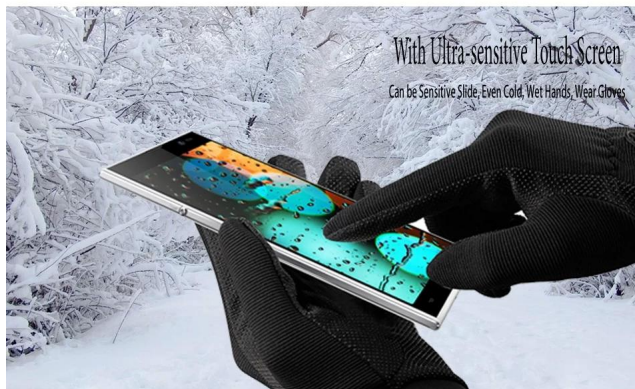

# V3 Plus

CPU: MTK6592 Octa Core  
 Resolution: 5.0 1280\*720 IPS  
 RAM: 2GB, Storage Flash: 16GB  
 Support 3G, GPS, WIFI, Bluetooth.

Have high Speed Octa Core Chipset

Ultrn-thin Ultrn light Fuselage

6.5mm 128g

V3Plus.Camera use the latest technology to take pictures,Stat,focus,take pictures almost on the one step. Front Camera 5.0MP,Rear Camera 13.0MP, let you record every Beautiful moment,anytime,anytime,anywhere

5.0inch 1280\*720IPS Screen,Support Stereo,Massive High-DefinitionMovies,Let You Enjoy Visual Feast

With Ultra-sensitive Touch Screen  
 Can be Sensitive Slide, Even Cold, Wet Hands, Wear Gloves