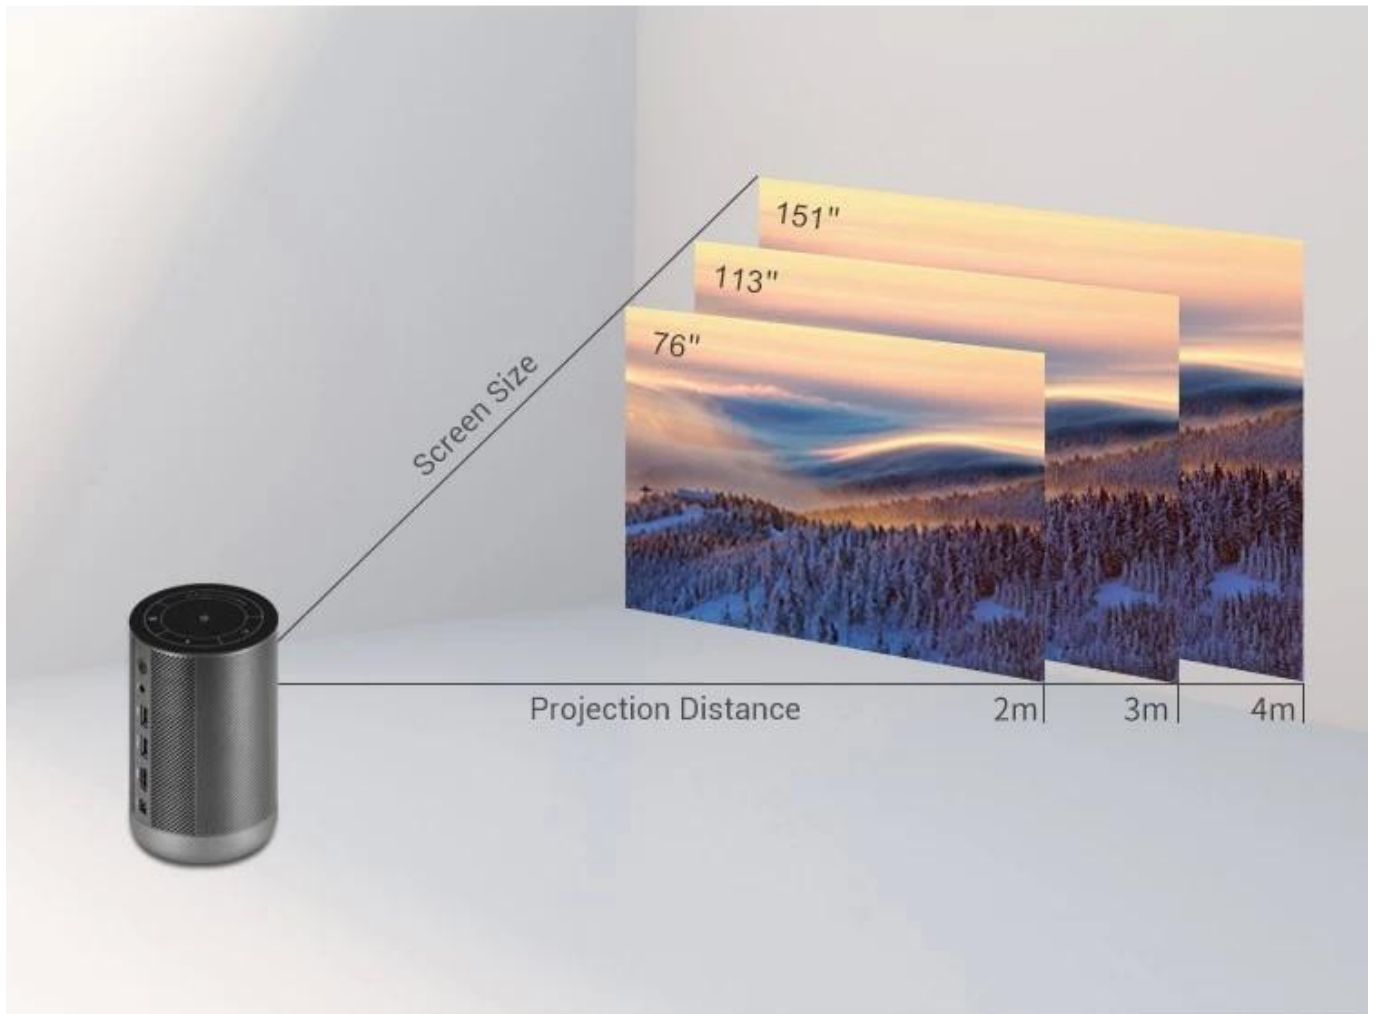

40° Automatic Keystone Correction

With digital keystone correction technology, instant snappy square screen.

1.2:1 Digital Short Throw Ratio

Support 0.2 – 8 meters cast (10 – 300 inch),
Recommend 1-3 meters cast (40 – 120 inch)