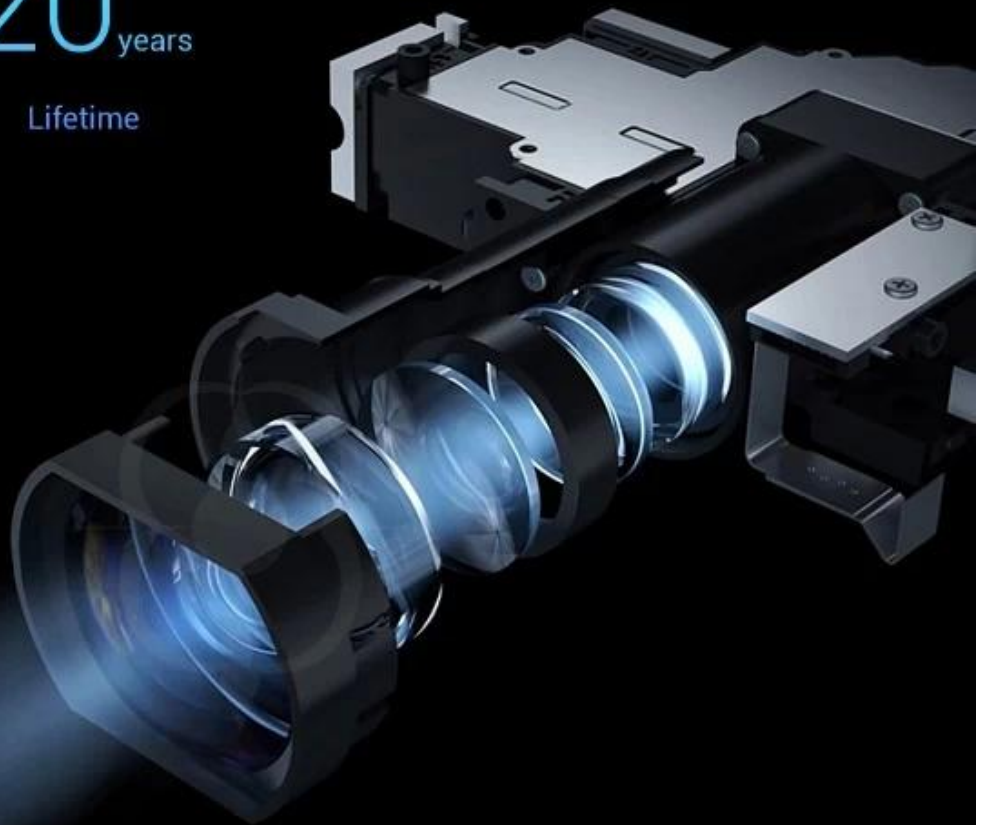

Real 200 Lumen, High Brightness

Viewers watch videos clearly even if cast in daytime (indoors),
30,000 hours life-time LED light source (RGB)

4 Hours

Playtime

20 years

Lifetime