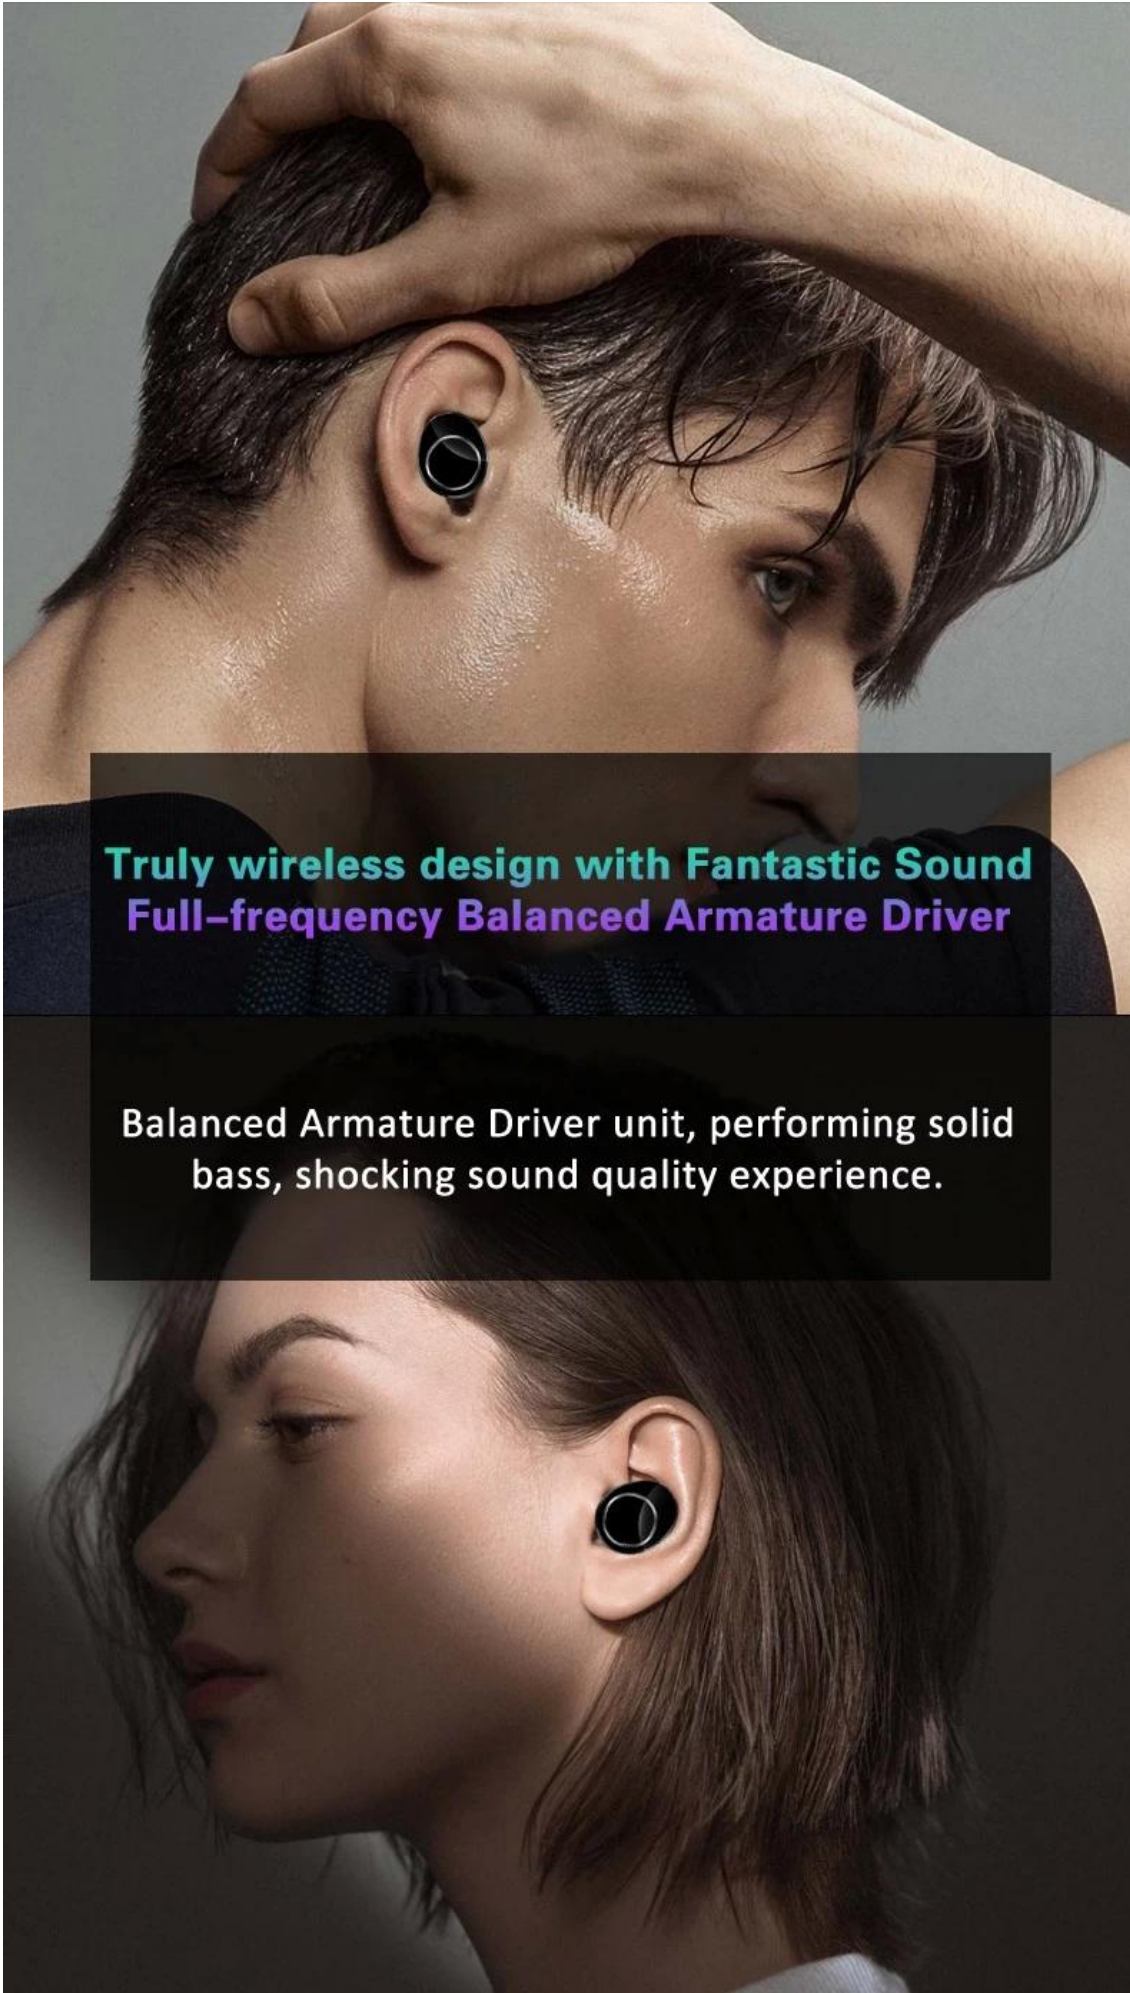

Truly wireless design with Fantastic Sound
Full-frequency Balanced Armature Driver

Balanced Armature Driver unit, performing solid
bass, shocking sound quality experience.