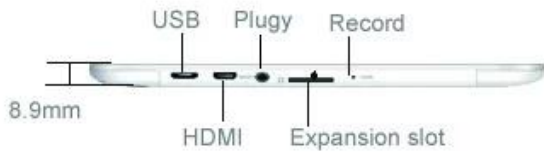

Heißer Verkauf 7.9 "Tablet-PC Android 4.2 1G + 16G mit WIFI BT

Produktbeschreibung:

Chipset	A31S Quad Kern 1GHz
OS	Android 4.2
RAM	1GB DDR3
Lagerung Blitz	16GB
TF	MicroSD-Karte, Unterstützung Max 32G
Bildschirm	Kapazitive G + G 10point Berühren
Bildschirmauflösung	1024x768
Bildschirmgröße	7.9 "
Kamera	Front0.3M / Echt 2.0M
Wi-Fi	802.11 b / g / n
3G Frequenz	Unterstützung 3G USB Dongle
Bluetooth	Ja, v4.0
Gyroscope-Sensor	Ja
Lichtsensor	Ja
Gravity Erkundung	Ja
HDMI	Ja
USB	Micro USB (OTG)
Headset / MIC	3.5mm
APP	Datei-Manager, Google-Suche, Browser, Galerie, Taktgeber, Rechner, Kalender, E-Mail, etc.
Ebook	ANSI, UNICODE TXT, PDF, HTML, FB2, PDB, EPUB etc.
Musik / Film	MP3, WAV, OGG, AAC, WMA, FLAC, RM, AVI, RMVB, MP4, MPG, MPEG, FLV
Foto	...
Sprache	JPEG, BMP, GIF, PNG
Farbe	Mehrsprachig
Adapter	schwarz / weiß
Akku-Typ	5V / 2A Optional US
Zubehör	3800mAh / 3.7V
	1 * Geschenk-Box
	1 * Benutzerhandbuch
	1 * Ladegerät
	1 * USB-Kabel
	1 * OTG Kabel

Bild:

ONDA V819i

Have Faith and Expect the Best

The first 64-bit processor tablet

CNET Testing Center measured data

V819i Quad-Core Intel Bay Trail-T processor, the perfect support for 64-bit computing, the performance is far better than the traditional 32-bit processor, with a response rate of 80ms, bringing experience the most rapid touch response.

Baytrail-T Z3735 Intel quad-core processors

Baytrail-T Z3735 Intel quad-core X86 processor core architecture, with ultra-high frequency 1.83GHz. With the new generation Turbo Boost Technology, 2MB cache, performance ultra-mainstream tablet 2 times.

8 inches IPS hard top screen

G+G Full-fit technology, a better touch

Top IPS hard screen, 189ppi resolution sharper than the same 8.0 inches more than 18% of the mainstream flat-panel, wide viewing angle of 178 degrees to display.