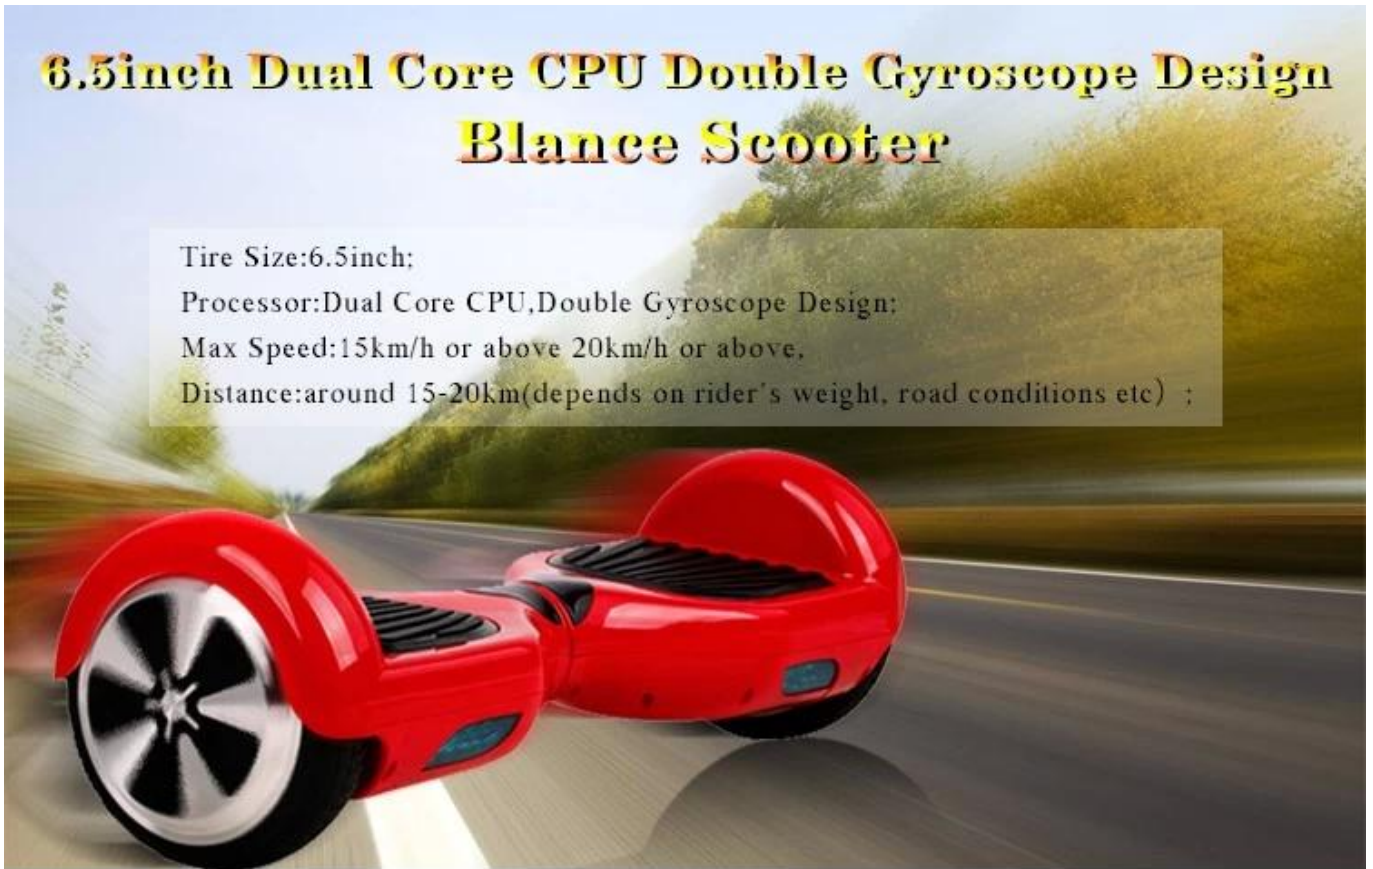

6.5inch Dual Core CPU doble giroscopio Nuevo Diseño Equilibrio Scooter

6.5inch Dual Core CPU Double Gyroscope Design Blance Scooter

Tire Size:6.5inch;

Processor: Dual Core CPU, Double Gyroscope Design;

Max Speed: 15km/h or above 20km/h or above,

Distance: around 15-20km (depends on rider's weight, road conditions etc) ;

Dual Core CPU, Double Gyroscope Design

36V*4.4AH (158WH) Lithium battery

Max Speed:15km/h or above 20km/h or above,
Distance:around 15-20km(depends on rider's weight, road conditions etc) ;
- 10°C-40°C (recommended at 10°C-30°C)