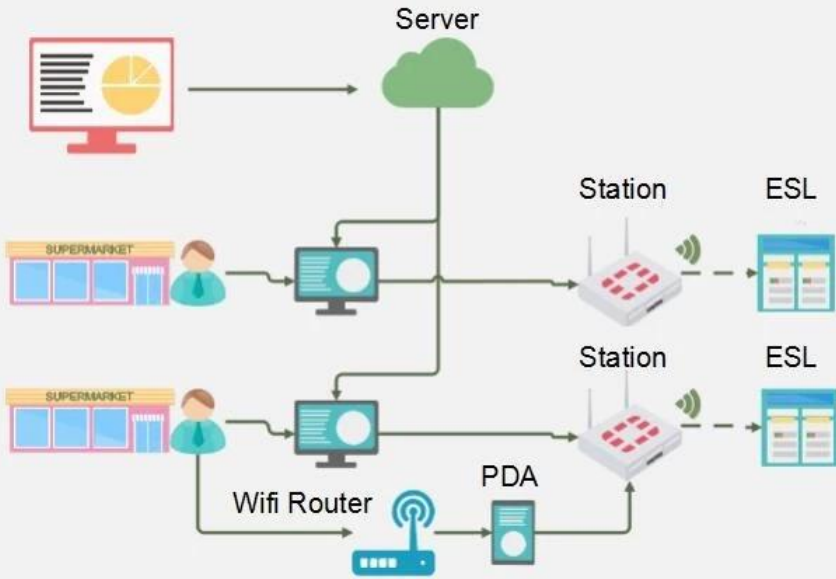

2,9 pouces supermarché nouvelle solution esl au détail e-ink

ESL Smart Working Principal

- 
Easy to USE
 The software is designed to meet the needs of different users.
- 
Station Coverage
 One station cover 3500pcs SKU, Area