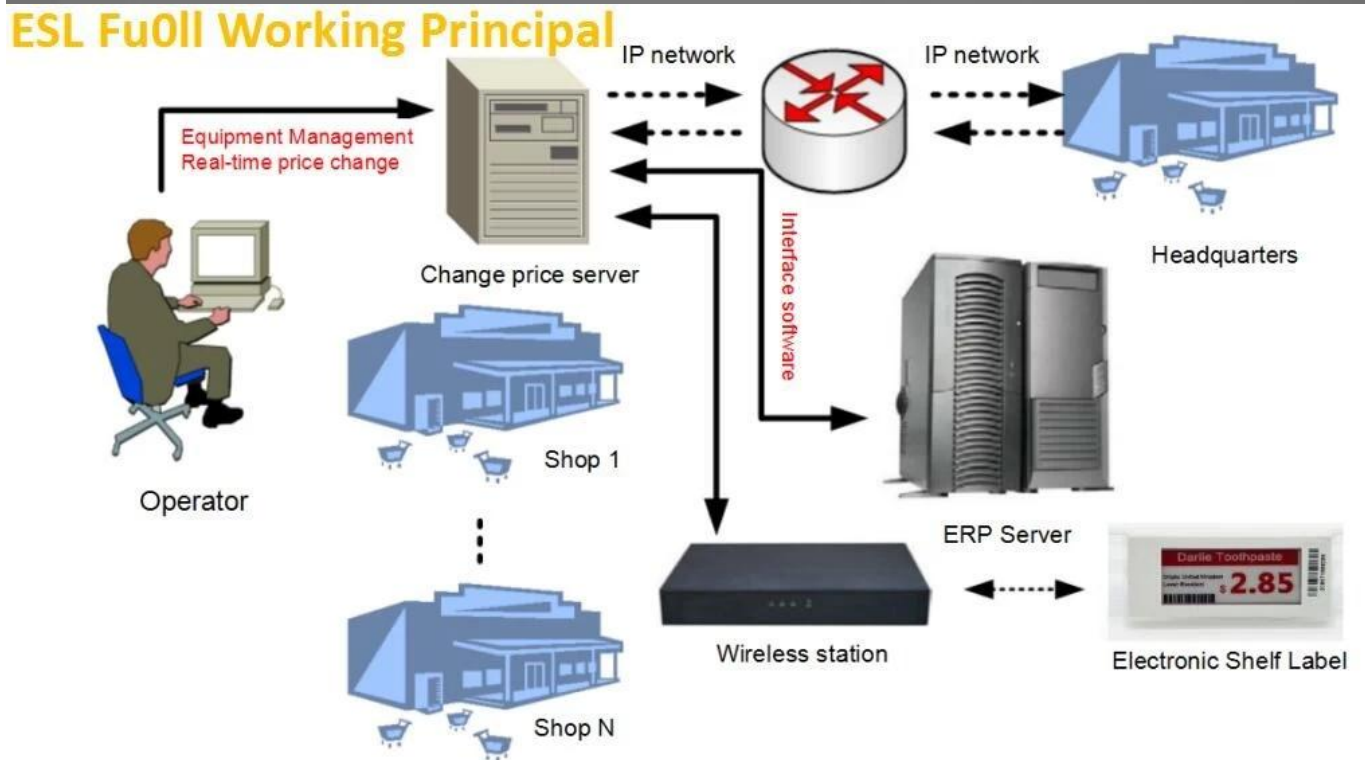

2,9 pouces supermarché nouvelle solution esl au détail e-ink

ESL Smart Working Principal

- 
Easy to USE
 The software is designed to meet the needs of different users.
- 
Station Coverage
 One station cover 3500pcs SKU, Area

- 
Price Change
 Price change from Headquater, less Labor, less mistake.

Small Store Case Reference

ONE STAFF, ONE STORE

Supermarket Case Reference

4.2"

2.9"

2.2"

2.9" tag Size Comparison