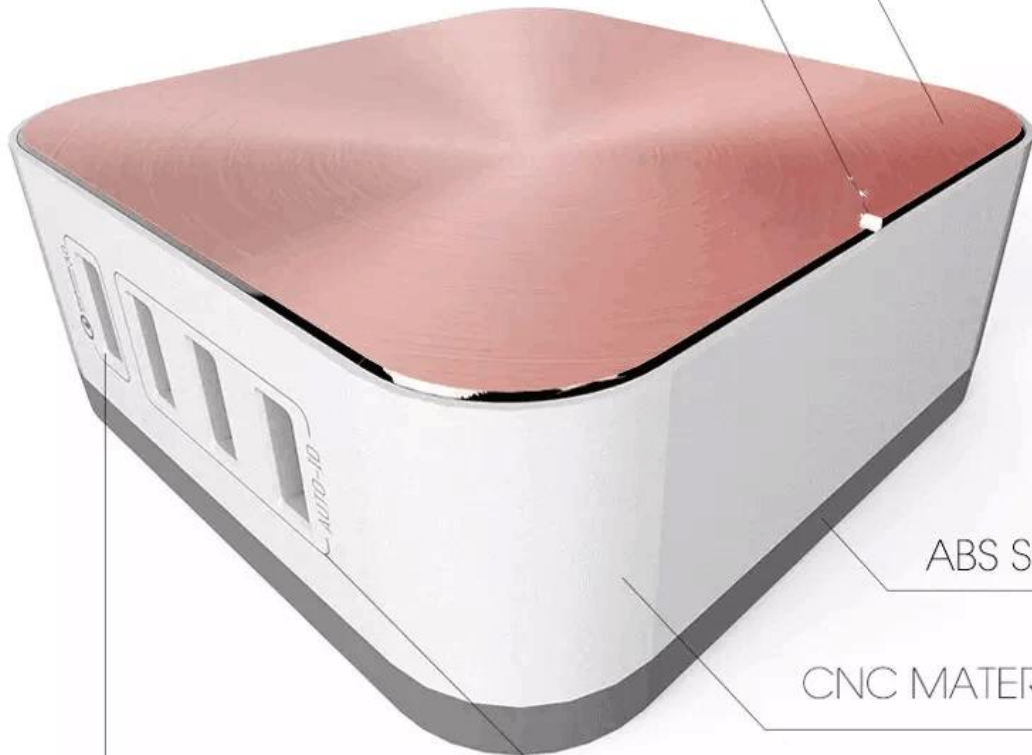

SMART FLOW DIVISION
AUTO SWITCH

METAL SHELL WITH RIPPLE PATTERN

shiny with metallic lustre

FULLY COMPATIBLE WITH 8 OUTLETS

AUTO-ID IDENTIFICATION FOR EFFICIENT
CHARGING DIFFERENT DIGITAL PRODUCTS

DASH CHARGING AUTO IDENTIFICATION

Battery-free

Overheat prevention

Anti-surge protection

Overload protection

Over-current protection

Flame retardant protection

CD LINES LUSTRE

LED LIGHT