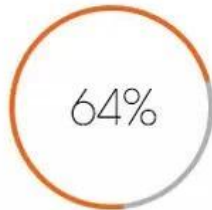

ABS SHELL

CNC MATERIAL

LASER

A SMART LED LIGHT FOR REAL-TIME CHARGING PROGRESS

AVAILABLE FOR QC3.0

SUPPORT YOUR URGENT CHARGING IN TIME

00.28.10

ROUTINE