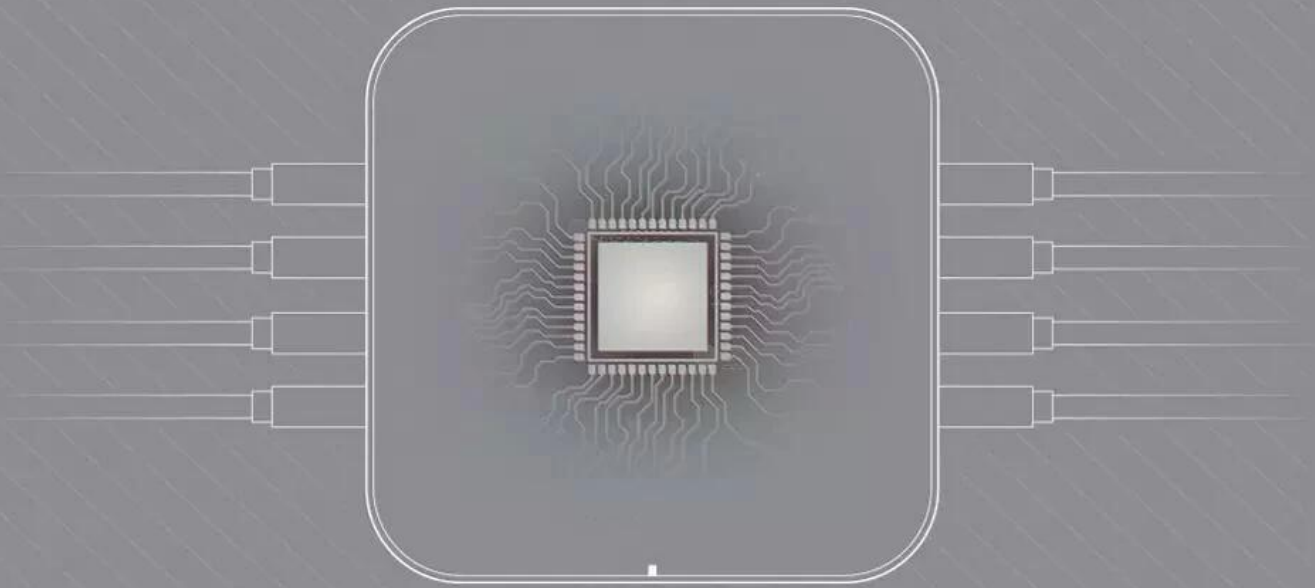

8 Port and 6 Safety Protection With Optional 4 Type Plug 110-240V Quick Auto Shiny USB Charger AC-1801

Multifunctional 8-PORT DESKTOP CHARGER

FOUR TYPES OF PLUG OPTIONS

TWO COLOR OPTIONAL

INTELLIGENT CHIP

SMART FLOW DIVISION
AUTO SWITCH

METAL SHELL WITH RIPPLE PATTERN

shiny with metallic lustre

FULLY COMPATIBLE WITH 8 OUTLETS

AUTO-ID IDENTIFICATION FOR EFFICIENT
CHARGING DIFFERENT DIGITAL PRODUCTS

DASH CHARGING AUTO IDENTIFICATION

100-240V ADEQUATE VOLTAGE CAPACITY

INPUT: 100-240V 50/60HZ 0.7A

QC3.0 OUTPUT: 3.6V-6V 3A/6V-9V 2A/9V-12V 1.5A

AUTO OUTPUT: 5v-10A

6 SAFETY PROTECTION

SPECIFIED POWER WIRE,
INTELLIGENT PROTECTION SYSTEM FOR SAFETY