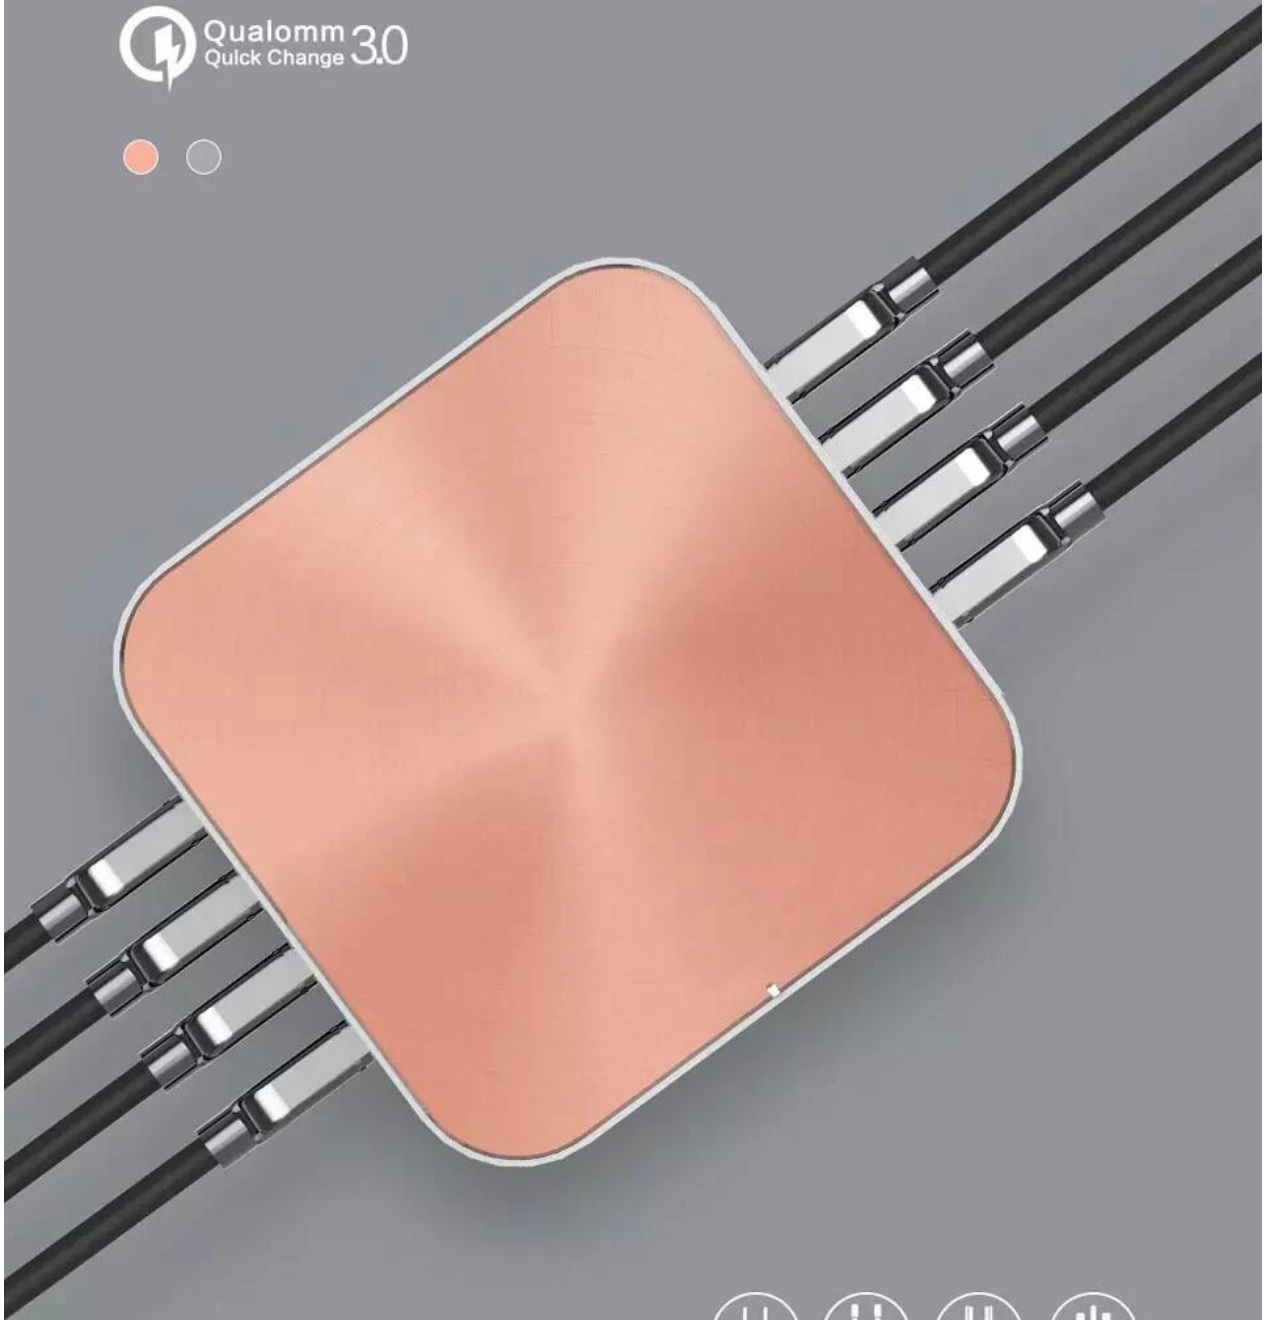

8 Port and 6 Safety Protection With Optional 4 Type Plug 110-240V Quick Auto Shiny USB Charger AC-1801

Multifunctional 8-PORT DESKTOP CHARGER

FOUR TYPES OF PLUG OPTIONS

TWO COLOR OPTIONAL

INTELLIGENT CHIP

SMART FLOW DIVISION
AUTO SWITCH

METAL SHELL WITH RIPPLE PATTERN

shiny with metallic lustre

FULLY COMPATIBLE WITH 8 OUTLETS

AUTO-ID IDENTIFICATION FOR EFFICIENT
CHARGING DIFFERENT DIGITAL PRODUCTS

DASH CHARGING AUTO IDENTIFICATION

100-240V ADEQUATE VOLTAGE CAPACITY

INPUT: 100-240V 50/60HZ 0.7A

QC3.0 OUTPUT: 3.6V-6V 3A/6V-9V 2A/9V-12V 1.5A

AUTO OUTPUT: 5v-10A

6 SAFETY PROTECTION

SPECIFIED POWER WIRE,
INTELLIGENT PROTECTION SYSTEM FOR SAFETY