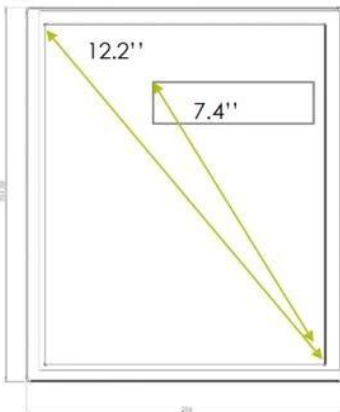

Kit de démonstration ESL avec système d'échantillonnage d'étiquettes d'étiquettes de 2,1 / 2,9 / 4,2 pouces

What is Electronic Shelf Label

Electronic shelf label (ESL) is an electronic display device that can replace traditional paper price tags on shelves. Each ESL is connected to the mall computer database through the network, and the products information such as the latest price is displayed through the screen of the ESL.

ESL Fast Growing

Total shipments amount will be up to 100 million in 2018. Market scale will be around 14 Billion USD

2018

2011

1995

1980-1993

Larger size 7.5&12.2inch ESL

Supermarket Solution