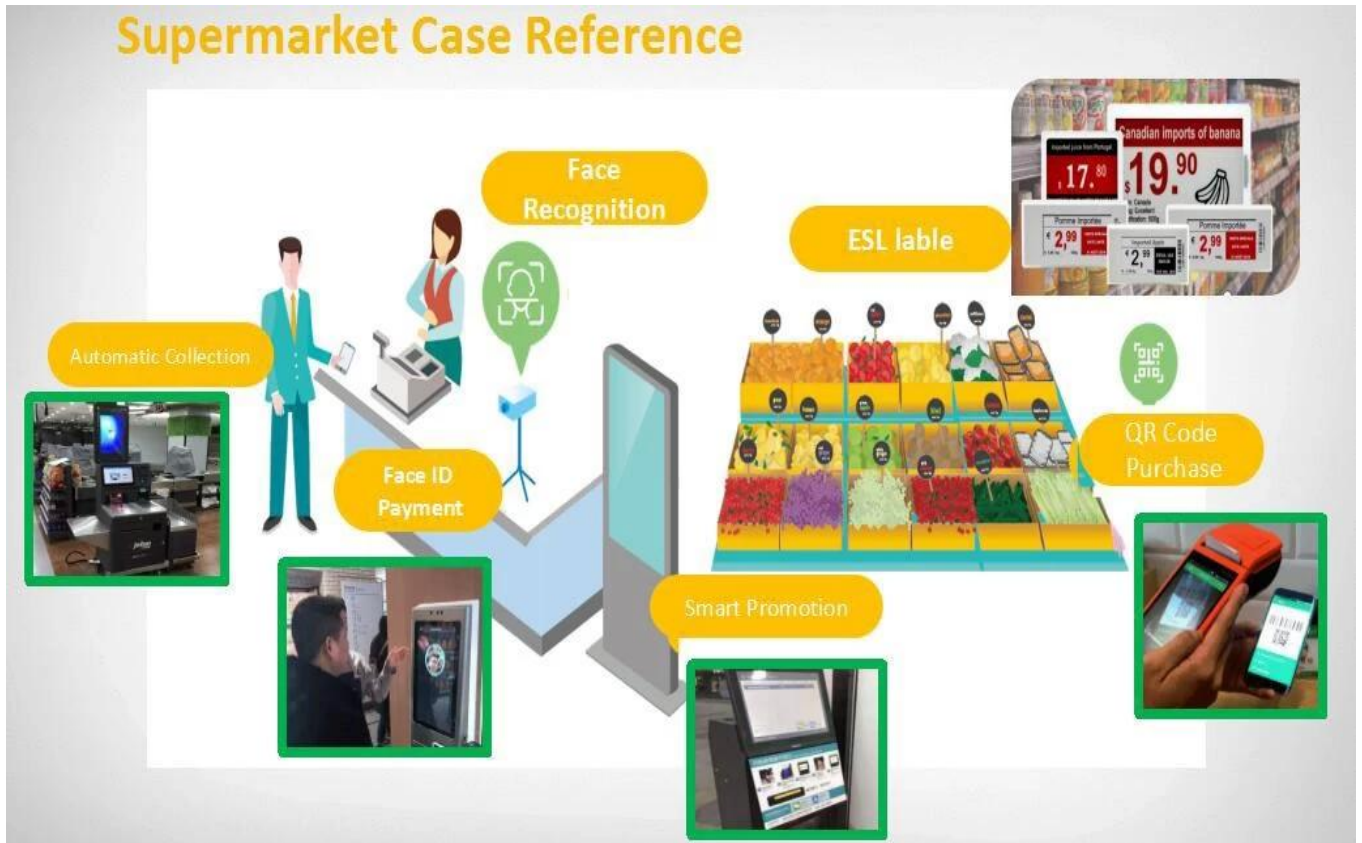

Kit de démonstration ESL avec système d'échantillonnage d'étiquettes d'étiquettes de 2,1 / 2,9 / 4,2 pouces

What is Electronic Shelf Label

Electronic shelf label (ESL) is an electronic display device that can replace traditional paper price tags on shelves. Each ESL is connected to the mall computer database through the network, and the products information such as the latest price is displayed through the screen of the ESL.

First LCD Label
The first ESL appeared in Europe

LCD Label was used by METRO
The second largest retailer in the world

ESL Widely Use

ESL are available in more than 50 countries over the world. More than 24,000 supermarkets. Like Carrefour, Walmart, etc

ESL Fast Growing

Total shipments amount will be up to 100 million in 2018. Market scale will be around 14 Billion USD

2018

2011

1995

1980-1993

Larger size 7.5&12.2inch ESL

Supermarket Solution