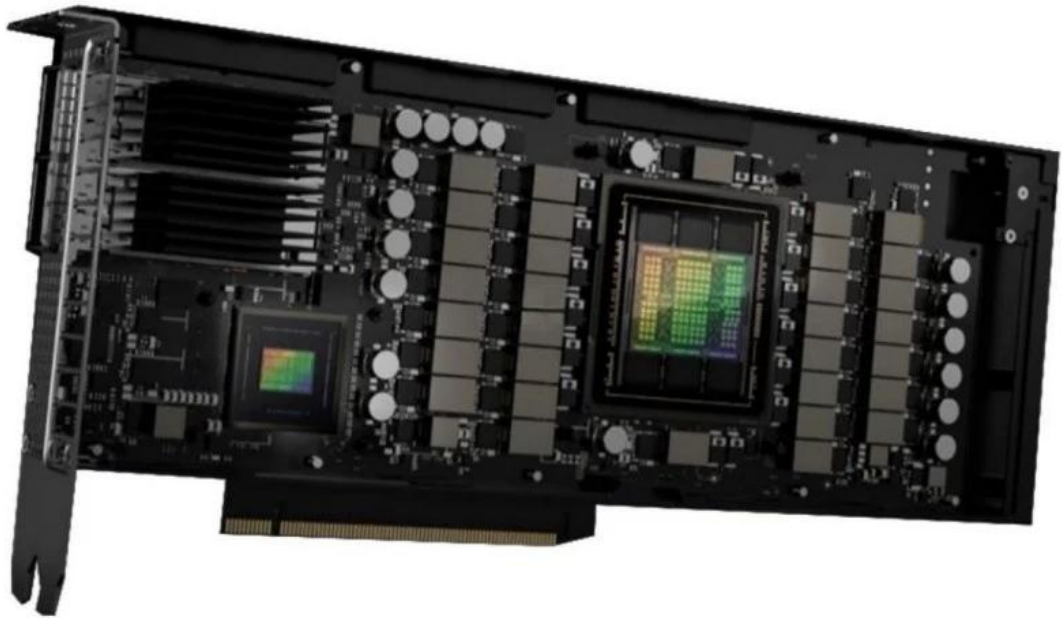

# Carte graphique Leadtek NVIDIA H100 CNX 80 Go HBM2e

## Product Description

SYS-821GE-TNHR	8U X13 HGX H100 8GPU (Rear I/O),X13DEG-OAD,CSE-GP801T
EWCS	0%3 YRS LABOR,3 YRS PARTS,1 YR CRS UNDER LIMITED WRNTY
P4X-SPR8468-SRM76-XCC	SPR 8468 2P 48C 2.1G 350W 105MB B(1000)ES 4677
MEM-DR564L-SL01-ER48	64GB DDR5-4800 2Rx4 LP (16Gb)ECC RDIMM
HDS-SUNO-MZQL21T9HCJRA7	Samsung PM9A3 1.9TB NVMe PCIe4x4 U.2 7mm 1DWPD 5YR SED Opal
AOC-CX7660030-STO	Nvidia 900-9X766-003N-ST PCIe 1-port IB NDR200 OSFP Gen5
AOC-653106A-HDAT	MCX653106A-HDAT,CX-6 VPI,HDR,20Gbe,2p,QSFP56,PCIe4x16
SFT-DCMS-SINGLE	SMC System Management Software Suite Node License
SKT-1333L-0000-FXC	SOCKET E LGA4677,E1A XCC CARRIER,DG 1.0,RoHS
AOC-STGS-I2T-O	Std LP 2-port 10G RJ45,Intel X550 (Retail Pack)
GPU-NVHGX-H100-88	NVIDIA DELTA-NEXT HGX GPU Baseboard,8 H100 80GB SXM5
MC0037	ASSEMBLY FEE
MC000E	NONREFUNDABLE EXPEDITED SHIPPING FEE