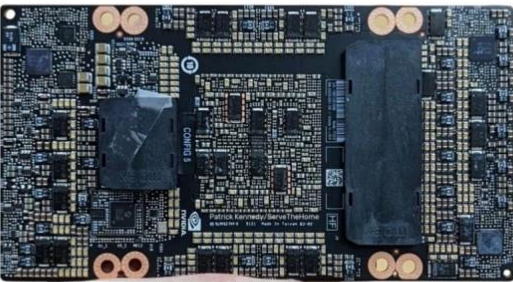

## Product Description

|                         |   |
|-------------------------|---|
| SYS-821GE-TNHR          | 8U X13 HGX H100 8GPU (Rear I/O),X13DEG-OAD,CSE-GP801T       |
| EWCS                    | 0%3 YRS LABOR,3 YRS PARTS,1 YR CRS UNDER LIMITED WRNTY      |
| P4X-SPR8468-SRM76-XCC   | SPR 8468 2P 48C 2.1G 350W 105MB B(1000)E5 4677              |
| MEM-DR564L-SL01-ER48    | 64GB DDR5-4800 2Rx4 LP (16Gb)ECC RDIMM                      |
| HDS-SUNO-MZQL21T9HCJRA7 | Samsung PM9A3 1.9TB NVMe PCIe4x4 U.2 7mm 1DWPD 5YR SED Opal |
| AOC-CX766030-STO        | Nvidia 900-9X766-003N-ST PCIe 1-port IB NDR200 OSFP Gen5    |
| AOC-653106A-HDAT        | MCX653106A-HDAT,CX-6 VPI,HDR,20Gbe,2p,OSFP56,PCIe4x16       |
| SFT-DCMS-SINGLE         | SMC System Management Software Suite Node License           |
| SKT-1333L-0000-FXC      | SOCKET E LGA4677,E1A XCC CARRIER,DG 1.0,RoHS                |
| AOC-STGS-I2T-O          | Std LP 2-port 10G RJ45,Intel X550 (Retail Pack)             |
| GPU-NVHGX-H100-88       | NVIDIA DELTA-NEXT HGX GPU Baseboard,8 H100 80GB SXM5        |
| MC0037                  | ASSEMBLY FEE  |
| MC000E                  | NONREFUNDABLE EXPEDITED SHIPPING FEE                        |