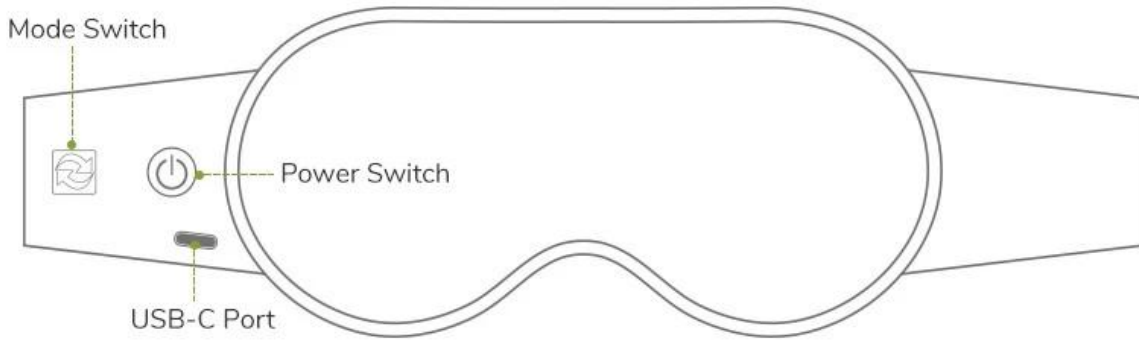

Bright eye mode

Acupoint resonance +
meditation music

Beauty mode

Warm compress +
meditation music

Sleep mode

Pure music

PRODUCT FUNCTION INTRODUCTION

5 button modes, free to choose and switch freely