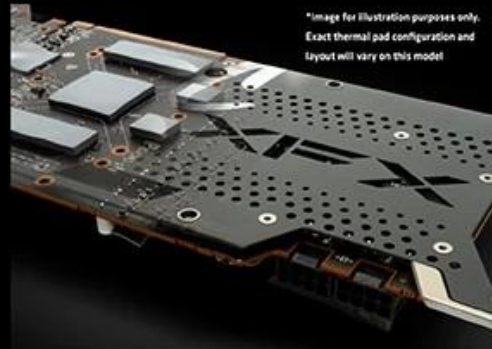

XFx rx6700xt carte graphique rapide 319
cartouche de jeu AMD 12 go GDDR6 192 bits

FEATURES

BUILT FOR THE GAMER

POWERHOUSE PERFORMANCE FOR 1440P

Get equipped to play the newest games at the highest settings with 12GB of GDDR6 memory and 40 enhanced compute units delivering 1440p gaming at ultra settings with smooth framerates and maximum visual settings.

AIRFLOW AND AESTHETICS

Finding the balance between a good looking card and maximizing it's performance is an art. Where we could improve airflow, we did it, we opened it up while keeping the design clean and cool.

XFX GHOST THERMAL AND COOLING TECHNOLOGIES

XFX's all new Ghost Thermal design cools your GPU better than ever before. Our new design features a straight through airflow venting to significantly improves cooling and compliments open design of the Ghost Thermal floating shroud design. Our new 13 blade fans increase total air flow and provides long lasting quieter operation.

MAXIMIZED THERMAL PADDING

XFX maximizing the cooling effectiveness of our cards by increasing the number of thermal padding throughout the card. This includes thermal pads on VRM's, Memory, and GPU on both sides of the PCB. Ensuring stable high quality performance.