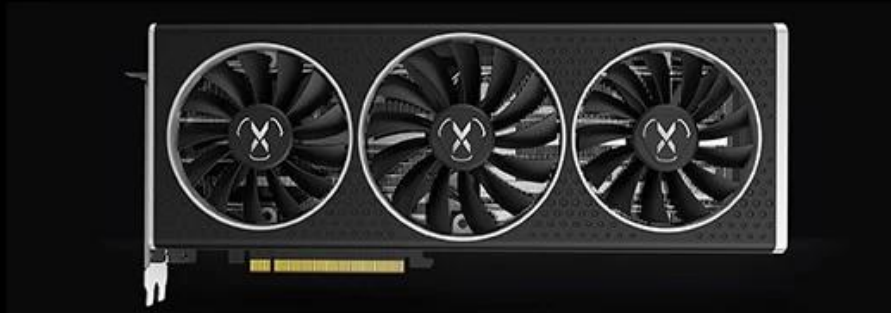

XFx rx6700xt carte graphique rapide 319
cartouche de jeu AMD 12 go GDDR6 192 bits

FEATURES

BUILT FOR THE GAMER

POWERHOUSE PERFORMANCE FOR 1440P

Get equipped to play the newest games at the highest settings with 12GB of GDDR6 memory and 40 enhanced compute units delivering 1440p gaming at ultra settings with smooth framerates and maximum visual settings.

XFX GHOST THERMAL AND COOLING TECHNOLOGIES

XFX's all new Ghost Thermal design cools your GPU better than ever before. Our new design features a straight through airflow venting to significantly improves cooling and compliments open design of the Ghost Thermal floating shroud design. Our new 13 blade fans increase total air flow and provides long lasting quieter operation.

MAXIMIZED THERMAL PADDING

XFX maximizing the cooling effectiveness of our cards by increasing the number of thermal padding throughout the card. This includes thermal pads on VRM's, Memory, and GPU on both sides of the PCB. Ensuring stable high quality performance.