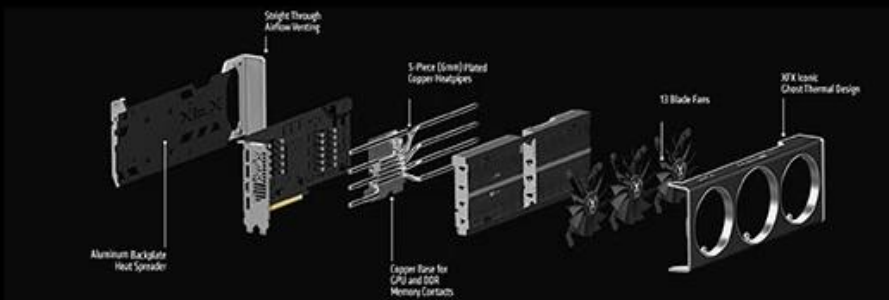

XFx rx6700xt carte graphique rapide 319
cartouche de jeu AMD 12 go GDDR6 192 bits

FEATURES

BUILT FOR THE GAMER

POWERHOUSE PERFORMANCE FOR 1440P

Get equipped to play the newest games at the highest settings with 12GB of GDDR6 memory and 40 enhanced compute units delivering 1440p gaming at ultra settings with smooth framerates and maximum visual settings.

AIRFLOW AND AESTHETICS

Finding the balance between a good looking card and maximizing it's performance is an art. Where we could improve airflow, we did it, we opened it up while keeping the design clean and cool.

XFX GHOST THERMAL AND COOLING TECHNOLOGIES

XFX's all new Ghost Thermal design cools your GPU better than ever before. Our new design features a straight through airflow venting to significantly improves cooling and compliments open design of the Ghost Thermal floating shroud design. Our new 13 blade fans increase total air flow and provides long lasting quieter operation.

MAXIMIZED THERMAL PADDING

XFX maximizing the cooling effectiveness of our cards by increasing the number of thermal padding throughout the card. This includes thermal pads on VRM's, Memory, and GPU on both sides of the PCB. Ensuring stable high quality performance.