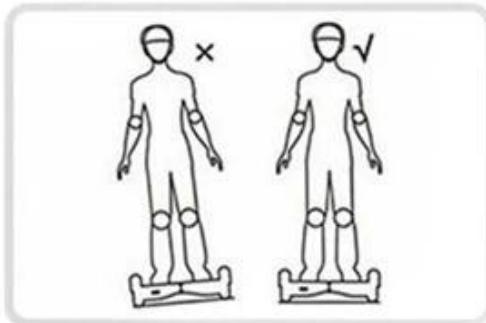

**10.1inch Dual Core CPU διπλό Σβούρα Διο τροχό  
ισοροπία Σκούτερ Q10**

**Dual Core CPU, Double Gyroscope Design;  
Max Speed: 10km/h above, or 15km/h above,  
Distance: around 15-20km (depends on rider's weight,  
road conditions etc) ;**

# Show Details

Direction for use

Step 01

Step 02

Step 03

Step 04

360 Degree Rotation

**660\*270\*250mm**

**270mm**

**660mm**

**250mm**

Unicycle, not good balance stability,  
not good safety,

VS

Two-wheel balance scooter,  
good balance stability and  
good safety.

Q1 big tire scooter ,big size, not convenient  
to carry.