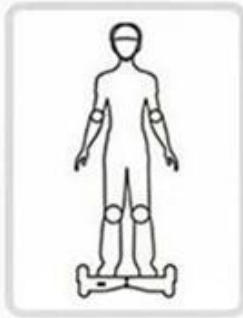

Show Details

Direction for use

Step 01