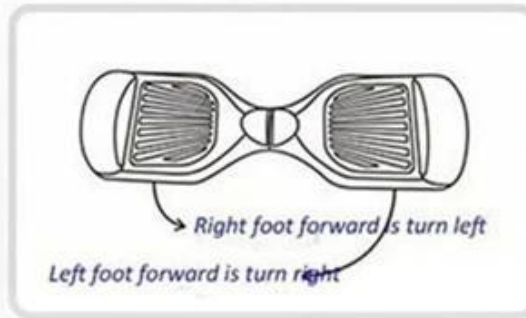

Show Details

Direction for use

Step 02