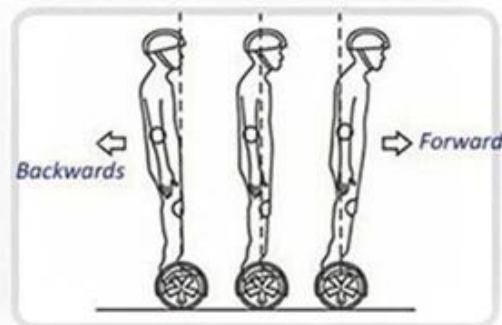

**10.1inch Dual Core CPU διπλό Σβούρα Διο τροχό  
ισοροπία Σκούτερ Q10**

**Dual Core CPU, Double Gyroscope Design;  
Max Speed: 10km/h above, or 15km/h above,  
Distance: around 15-20km (depends on rider's weight,  
road conditions etc) ;**

# Show Details

Direction for use

Step 01

Step 02

Step 03

Step 04

360 Degree Rotation

**660\*270\*250mm**

**270mm**

**660mm**

**250mm**

Unicycle, not good balance stability,  
not good safety,

VS

Two-wheel balance scooter,  
good balance stability and  
good safety.

Q1 big tire scooter ,big size, not convenient  
to carry.

Q10 small tire scooter, small size, convenient  
to carry.