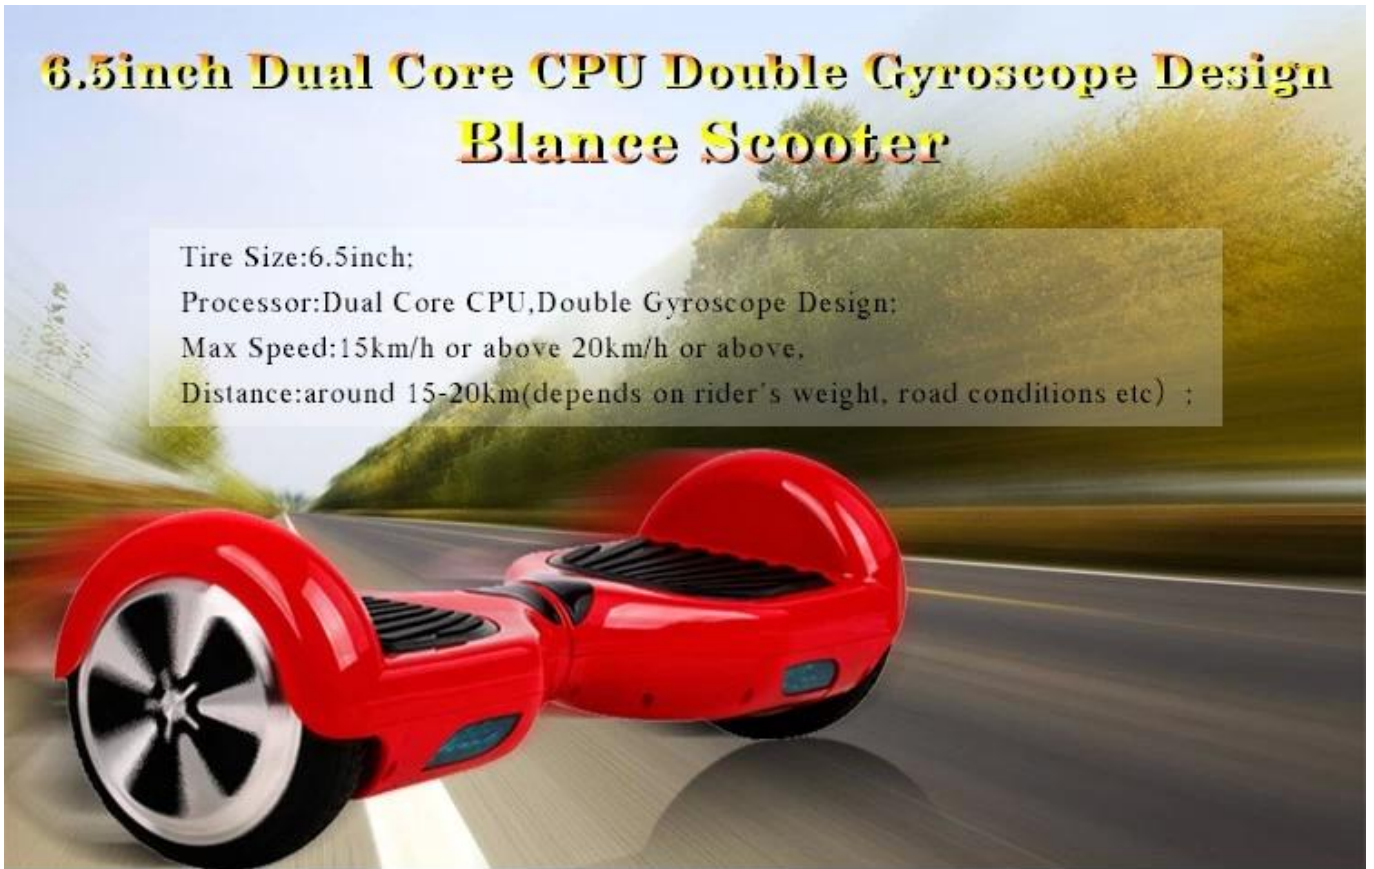

6.5inch Dual Core CPU διπλό Σβούρα New Balance Σχεδιασμός Σκούτερ

6.5inch Dual Core CPU Double Gyroscope Design Blance Scooter

Tire Size:6.5inch;

Processor: Dual Core CPU, Double Gyroscope Design;

Max Speed: 15km/h or above 20km/h or above,

Distance: around 15-20km (depends on rider's weight, road conditions etc) ;

Dual Core CPU, Double Gyroscope Design

36V*4.4AH (158WH) Lithium battery

Max Speed:15km/h or above 20km/h or above,
Distance:around 15-20km(depends on rider's weight, road conditions etc) ;
- 10°C-40°C (recommended at 10°C-30°C)