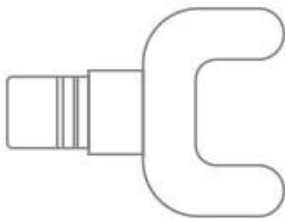

Suitable for each part of the muscle relaxation, shaping

Spherical head

Suitable for massaging arms, waist, back, buttocks, thighs, Large muscle groups such as the calves

Cylindrical head

Suitable for impacting deep tissues such as nerves, palms, soles, etc.