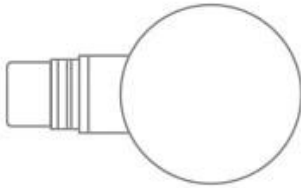

Suitable for each part of the muscle relaxation, shaping

Spherical head

Suitable for massaging arms, waist, back, buttocks, thighs, Large muscle groups such as the calves

Cylindrical head

Suitable for impacting deep tissues such as nerves, palms, soles, etc.