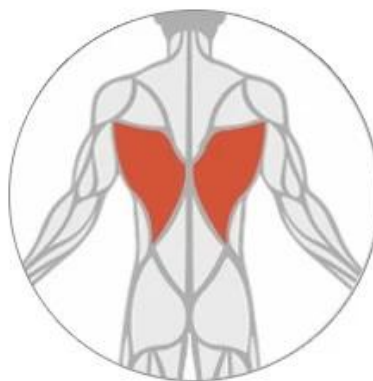

Back muscles

30-60sx3times

If you feel unwell, please stop immediately. For more usage methods, please read the instructions

---