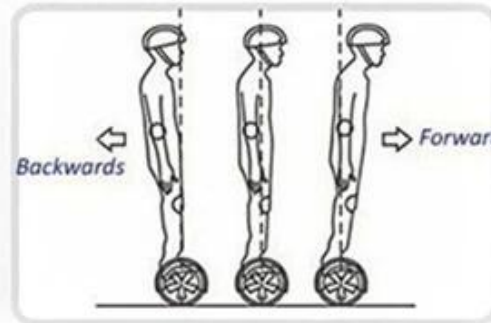

Scooter Q10 con bilanciamento a due ruote e doppio giroscopio con CPU dual-core da 10,1 pollici

**Dual Core CPU, Double Gyroscope Design;
Max Speed: 10km/h above, or 15km/h above,
Distance: around 15-20km (depends on rider's weight,
road conditions etc) ;**

Show Details

Direction for use

Step 01

Step 02

Step 03

Step 04

660*270*250mm

270mm

660mm

250mm

Unicycle, not good balance stability,
not good safety,

VS

Two-wheel balance scooter,
good balance stability and
good safety.

Q1 big tire scooter ,big size, not convenient
to carry.

Q10 small tire scooter, small size, convenient
to carry.