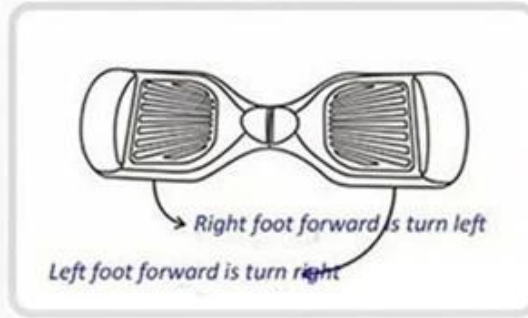

Scooter Q10 con bilanciamento a due ruote e doppio giroscopio con CPU dual-core da 10,1 pollici

**Dual Core CPU, Double Gyroscope Design;
Max Speed: 10km/h above, or 15km/h above,
Distance: around 15-20km (depends on rider's weight,
road conditions etc) ;**

Show Details

Direction for use

Step 01

Step 02

Step 03

Step 04

660*270*250mm

270mm

660mm

250mm

Unicycle, not good balance stability,
not good safety,

VS

Two-wheel balance scooter,
good balance stability and
good safety.

Q1 big tire scooter ,big size, not convenient
to carry.

Q10 small tire scooter, small size, convenient
to carry.