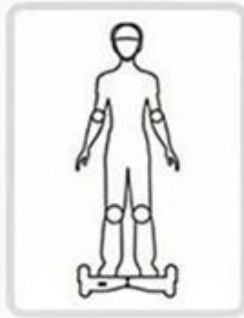

Scooter Q10 con bilanciamento a due ruote e doppio giroscopio con CPU dual-core da 10,1 pollici

**Dual Core CPU, Double Gyroscope Design;
Max Speed: 10km/h above, or 15km/h above,
Distance: around 15-20km (depends on rider's weight,
road conditions etc) ;**

Show Details

Direction for use

Step 01

Step 02

Step 03

Step 04

660*270*250mm

270mm

660mm

250mm

Unicycle, not good balance stability,
not good safety,

VS

Two-wheel balance scooter,
good balance stability and
good safety.

Q1 big tire scooter ,big size, not convenient
to carry.

Q10 small tire scooter, small size, convenient
to carry.