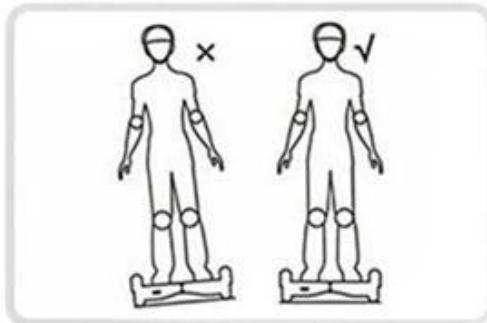

Scooter Q10 con bilanciamento a due ruote e doppio giroscopio con CPU dual-core da 10,1 pollici

**Dual Core CPU, Double Gyroscope Design;
Max Speed: 10km/h above, or 15km/h above,
Distance: around 15-20km (depends on rider's weight,
road conditions etc) ;**

Show Details

Direction for use

Step 01

Step 02

Step 03

Step 04

660*270*250mm

270mm

660mm

250mm

Unicycle, not good balance stability,
not good safety,

VS

Two-wheel balance scooter,
good balance stability and
good safety.

Q1 big tire scooter ,big size, not convenient
to carry.

Q10 small tire scooter, small size, convenient
to carry.