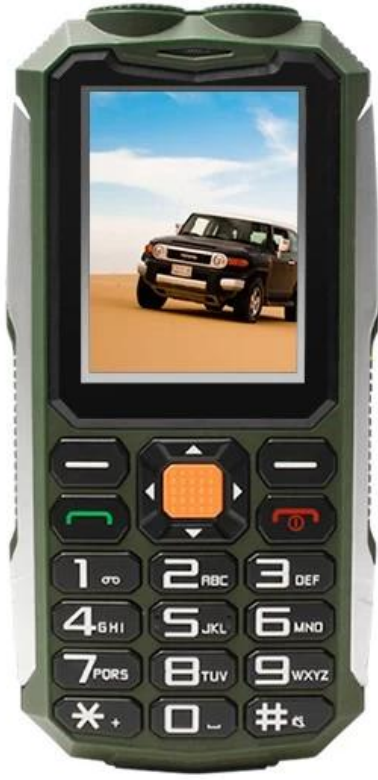

**2.4inch MTK6261D 32MB+16MB 240\*320  
0.08MP Rear Camera GSM Dual Flashlight  
Feature Phone RFP245**

## Very Good Products For You:

[4G LTE Rugged Tablet PC, 8inch Projector Tablet, 4G LTE Smart Phone](#)