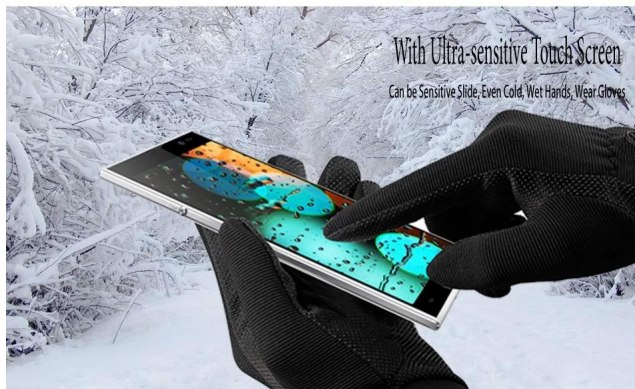

Have high Speed Octa Core Chipset

Ultrn-thin Ultrn light Fuselage

6.5mm 128g

V3Plus.Camera use the latest technology to take pictures,Stat,focus,take pictures almost on the one step. Front Camera 5.0MP,Rear Camera 13.0MP, let you record every Beautiful moment,anytime,anytime,anywhere

5.0inch 1280*720IPS Screen,Support Stereo,Massive High-DefinitionMovies,Let You Enjoy Visual Feast

With Ultra-sensitive Touch Screen
 Can be Sensitive Slide, Even Cold, Wet Hands, Wear Gloves