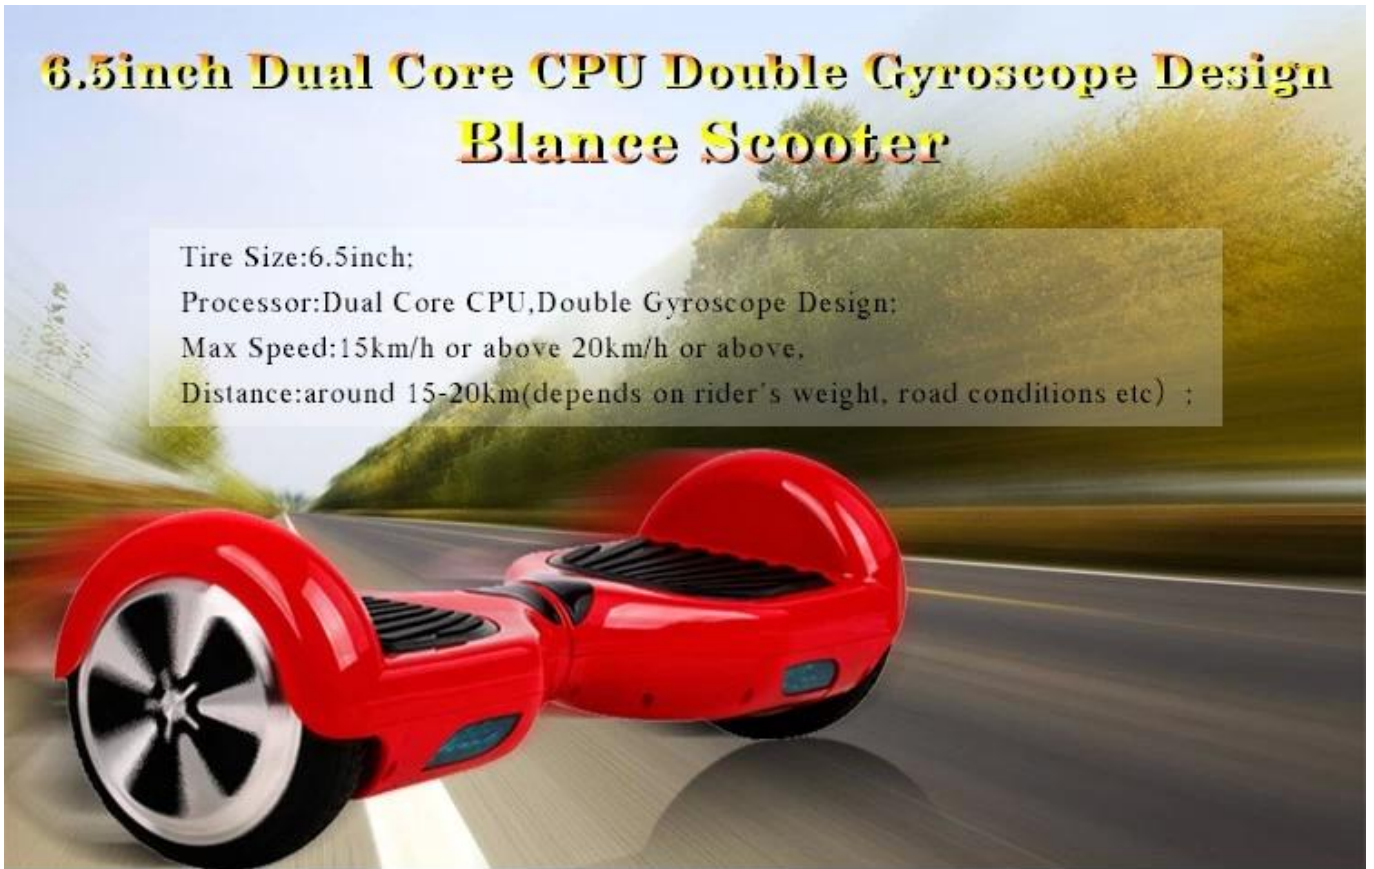

6.5inch Dual Core CPU doppio del giroscopio Il nuovo disegno Balance Scooter

6.5inch Dual Core CPU Double Gyroscope Design Blance Scooter

Tire Size:6.5inch;

Processor: Dual Core CPU, Double Gyroscope Design;

Max Speed: 15km/h or above 20km/h or above,

Distance: around 15-20km (depends on rider's weight, road conditions etc) ;

Dual Core CPU, Double Gyroscope Design

36V*4.4AH (158WH) Lithium battery

Max Speed:15km/h or above 20km/h or above,
Distance:around 15-20km(depends on rider's weight, road conditions etc) ;
- 10°C-40°C (recommended at 10°C-30°C)