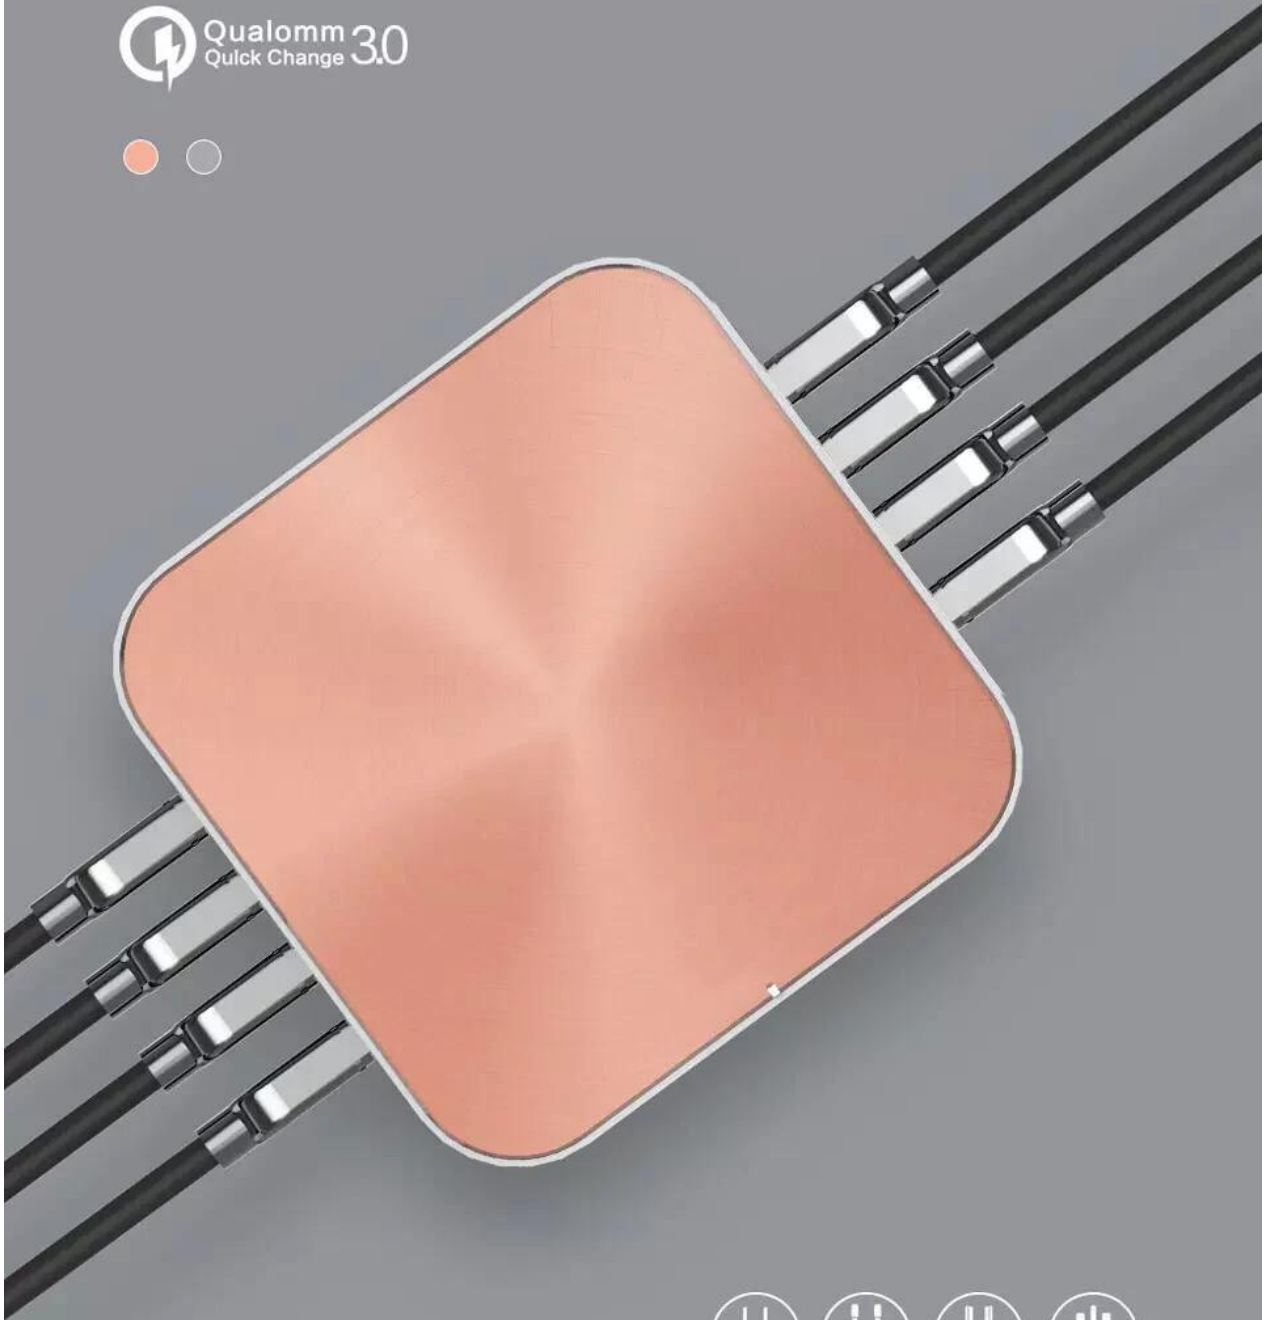

Multifunctional 8-PORT DESKTOP CHARGER

FOUR TYPES OF PLUG OPTIONS