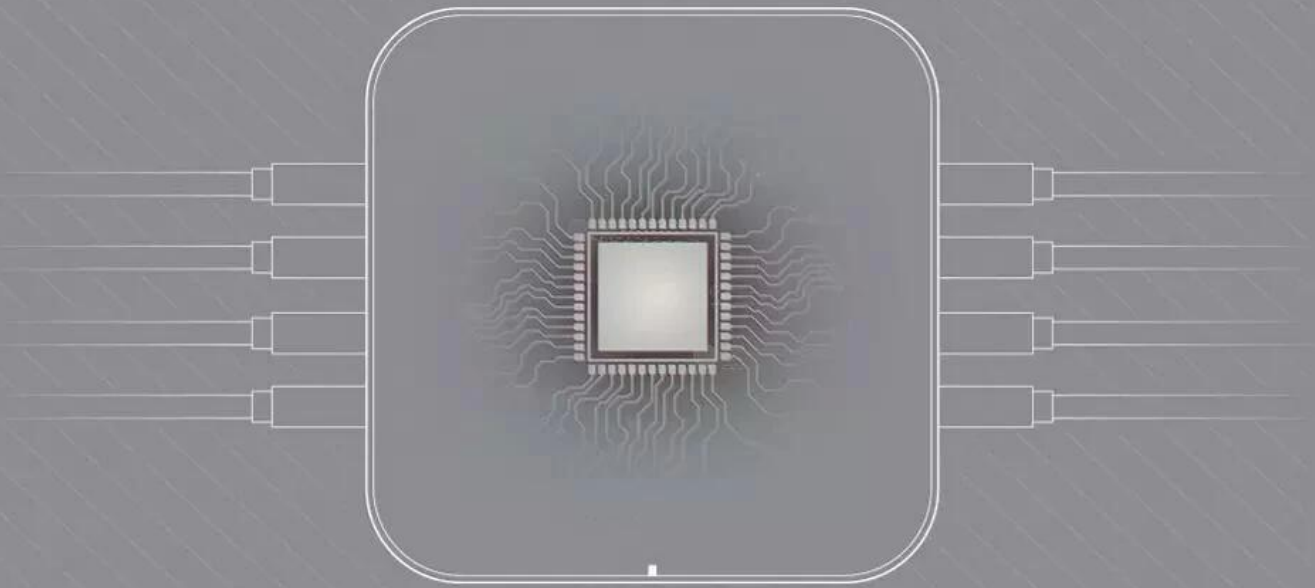

# Multifunctional 8-PORT DESKTOP CHARGER

FOUR TYPES OF PLUG OPTIONS

TWO COLOR OPTIONAL

# INTELLIGENT CHIP

SMART FLOW DIVISION  
AUTO SWITCH

# METAL SHELL WITH RIPPLE PATTERN

shiny with metallic lustre