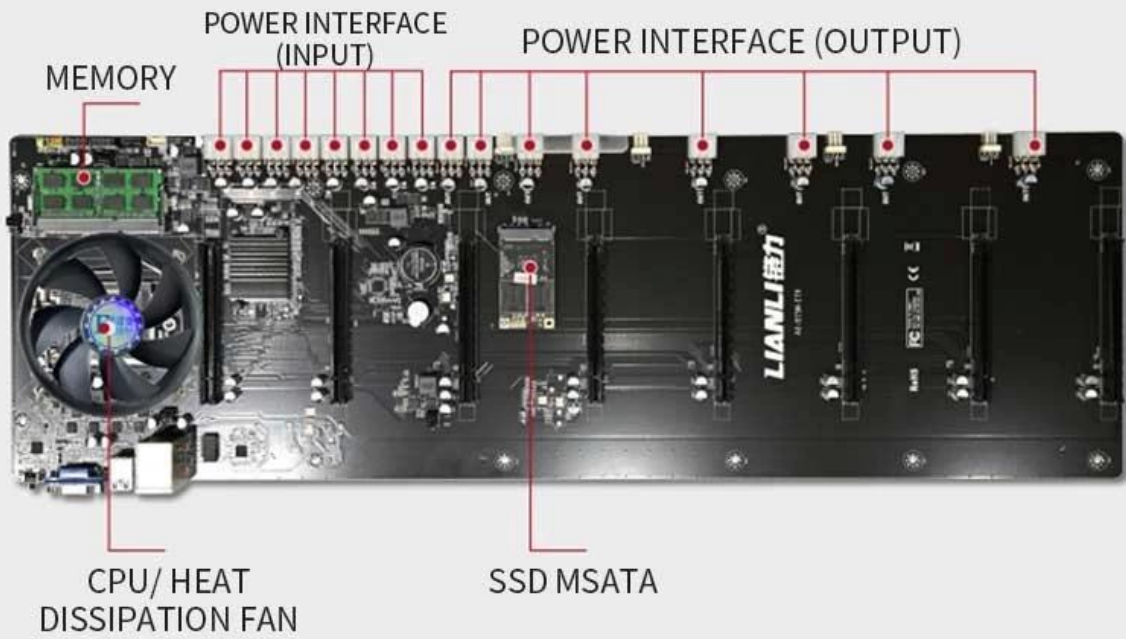

857S Pro pieghevole GPU Mining Rig 6.5CM
Distanza scheda Alimentatore
2000W/2500W/3300W Scheda grafica Mining
Box

HEAT DISSIPATION SYSTEM

01

- 8*4500RPM HEAT DISSIPATION FAN
- AIR VOLUME IS ENOUGH
- EXCELLENT STABILITY

02

- SPEED ADJUSTABLE (500-4500RPM)

SPEED CONTROL
BUTTON

03

DOUBLE BALL BEARING FAN

- NEW MATERIAL
- THE SERVICE LIFE IS UP TO 11 YEARS
- WITH PWM SPEED REGULATION FUNCTION

OIL-BEARING FAN

- THE OLD MATERIAL
- LIFE SPAN IS ABOUT A YEAR
- UNREGULATED SPEED