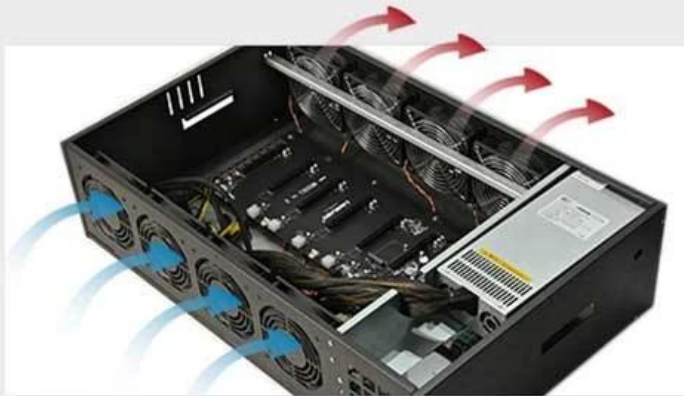

857S Pro pieghevole GPU Mining Rig 6.5CM
Distanza scheda Alimentatore
2000W/2500W/3300W Scheda grafica Mining
Box

HEAT DISSIPATION SYSTEM

01

- 8*4500RPM HEAT DISSIPATION FAN
- AIR VOLUME IS ENOUGH
- EXCELLENT STABILITY

02

- SPEED ADJUSTABLE (500-4500RPM)

SPEED CONTROL
BUTTON

03

DOUBLE BALL BEARING FAN

- NEW MATERIAL
- THE SERVICE LIFE IS UP TO 11 YEARS
- WITH PWM SPEED REGULATION FUNCTION

OIL-BEARING FAN

- THE OLD MATERIAL
- LIFE SPAN IS ABOUT A YEAR
- UNREGULATED SPEED