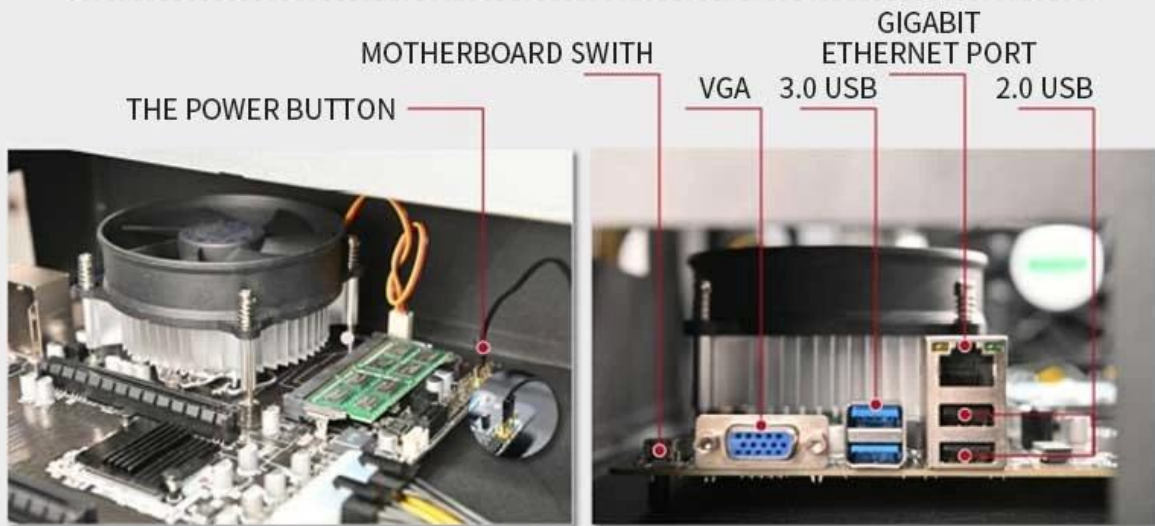

857S Pro pieghevole GPU Mining Rig 6.5CM
Distanza scheda Alimentatore
2000W/2500W/3300W Scheda grafica Mining
Box

HEAT DISSIPATION SYSTEM

01

- 8*4500RPM HEAT DISSIPATION FAN
- AIR VOLUME IS ENOUGH
- EXCELLENT STABILITY

02

- SPEED ADJUSTABLE (500-4500RPM)

SPEED CONTROL
BUTTON

03

DOUBLE BALL BEARING FAN

- NEW MATERIAL
- THE SERVICE LIFE IS UP TO 11 YEARS
- WITH PWM SPEED REGULATION FUNCTION

OIL-BEARING FAN

- THE OLD MATERIAL
- LIFE SPAN IS ABOUT A YEAR
- UNREGULATED SPEED