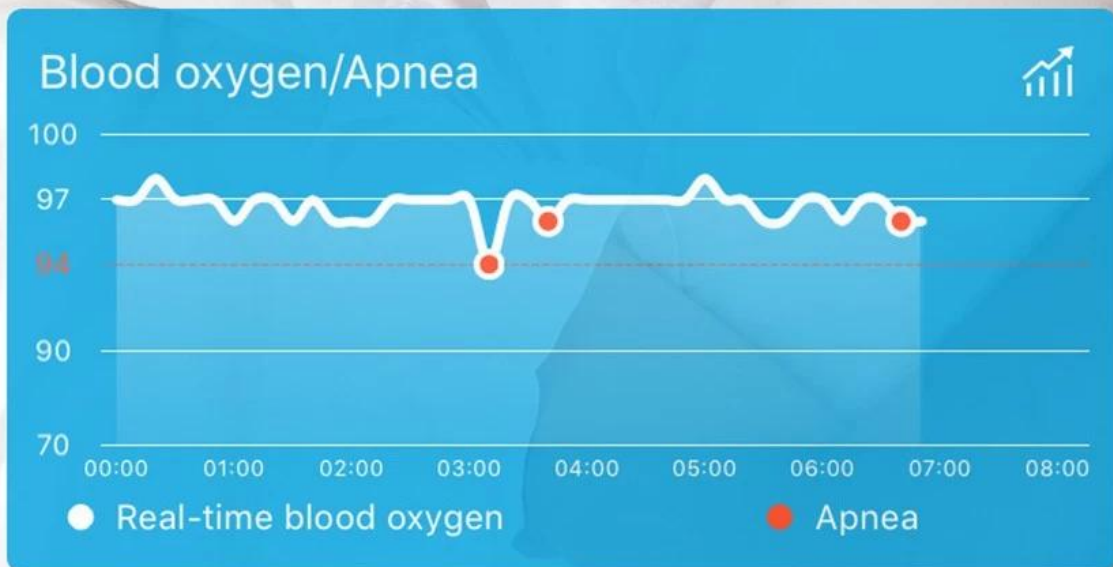

# Parameters

Provide accurate data

Screen type	TFT IPS HD Colorful screen
Length	230mm
Material	Main body: PC metal wire drawing strap: TPE
Battery	140mAh Polymer lithium battery
Sensor	OSRAM SFH7060 Green & RED light
Touch type	One point capacitance
Charging type	Plug-in USB
UI language	Chinese/English
APP functions	Blood Oxygen/SpO2; HRV(Heart Rate Variability); Lorentz Scatter Diagram; Steps; Heart rate monitor; Sports mode; Alarm; Health reminder; Sleep monitor.

# Serious about profession

Data of Heart rate and blood Oxygen accurate to medical level  
OSRAM Green+red light/ Professional sensor

Red light for blood oxygen

Green light for heart rate

# Sleep Apnea Syndrome

Vibrate to remind you  
Monitor your health on time

## Special Functions

Quasi-Medical Blood  
Oxygen/SpO2

24h HR  
monitor

HRV Lorentz  
Scatter Diagram

sleep