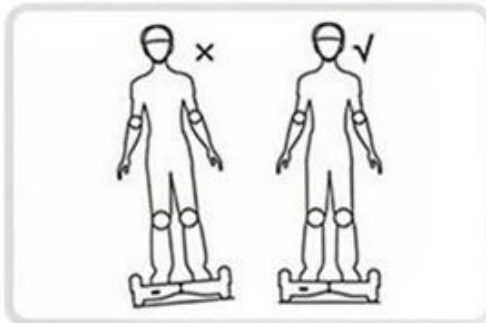

**10.1inch CPU Q10**

**Dual Core CPU, Double Gyroscope Design;  
Max Speed: 10km/h above, or 15km/h above,  
Distance: around 15-20km (depends on rider's weight,  
road conditions etc) ;**

# Show Details

Direction for use

Step 01

Step 02

Step 03

Step 04

**660\*270\*250mm**

**270mm**

**660mm**

**250mm**

Unicycle, not good balance stability,  
not good safety,

VS

Two-wheel balance scooter,  
good balance stability and  
good safety.

Q1 big tire scooter ,big size, not convenient  
to carry.