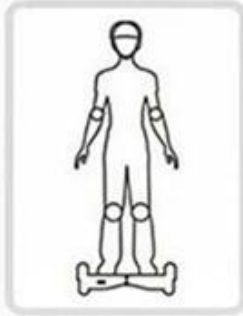

**10.1inch CPU Q10**

**Dual Core CPU, Double Gyroscope Design;  
Max Speed: 10km/h above, or 15km/h above,  
Distance: around 15-20km (depends on rider's weight,  
road conditions etc) ;**

# Show Details

Direction for use

Step 01

Step 02

Step 03

Step 04

**660\*270\*250mm**

**270mm**

**660mm**

**250mm**

Unicycle, not good balance stability,  
not good safety,

VS

Two-wheel balance scooter,  
good balance stability and  
good safety.

Q1 big tire scooter ,big size, not convenient  
to carry.