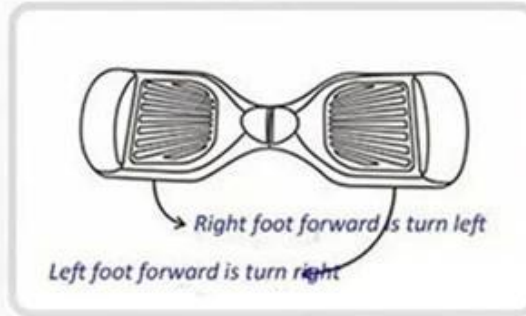

**10.1inch CPU Q10**

**Dual Core CPU, Double Gyroscope Design;  
Max Speed: 10km/h above, or 15km/h above,  
Distance: around 15-20km (depends on rider's weight,  
road conditions etc) ;**

# Show Details

Direction for use

Step 01

Step 02

Step 03

Step 04

**660\*270\*250mm**

**270mm**

**660mm**

**250mm**

Unicycle, not good balance stability,  
not good safety,

VS

Two-wheel balance scooter,  
good balance stability and  
good safety.

Q1 big tire scooter ,big size, not convenient  
to carry.