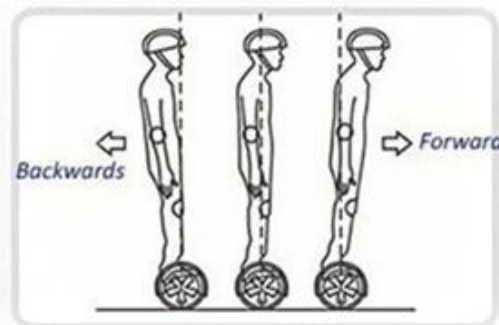

**10.1inch CPU Q10**

**Dual Core CPU, Double Gyroscope Design;  
Max Speed: 10km/h above, or 15km/h above,  
Distance: around 15-20km (depends on rider's weight,  
road conditions etc) ;**

# Show Details

Direction for use

Step 01

Step 02

Step 03

Step 04

**660\*270\*250mm**

**270mm**

**660mm**

**250mm**

Unicycle, not good balance stability,  
not good safety,

VS

Two-wheel balance scooter,  
good balance stability and  
good safety.

Q1 big tire scooter ,big size, not convenient  
to carry.