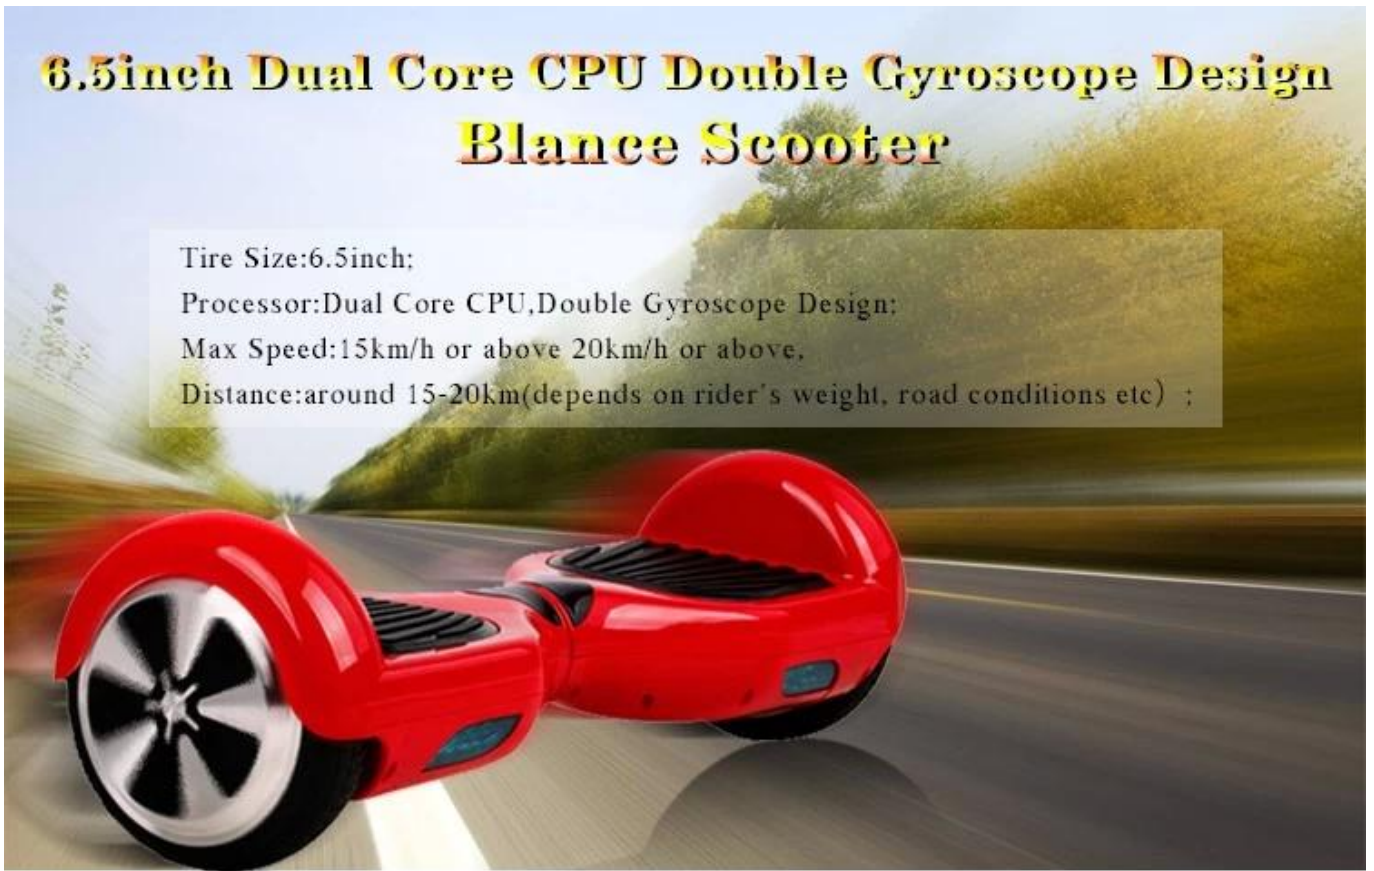

6.5寸CPU双陀螺仪设计平衡车

6.5inch Dual Core CPU Double Gyroscope Design Balance Scooter

Tire Size:6.5inch;

Processor: Dual Core CPU, Double Gyroscope Design;

Max Speed: 15km/h or above 20km/h or above,

Distance: around 15-20km (depends on rider's weight, road conditions etc) ;

Dual Core CPU, Double Gyroscope Design

36V*4.4AH (158WH) Lithium battery

Max Speed:15km/h or above 20km/h or above,
Distance:around 15-20km(depends on rider's weight, road conditions etc) ;
- 10°C-40°C (recommended at 10°C-30°C)