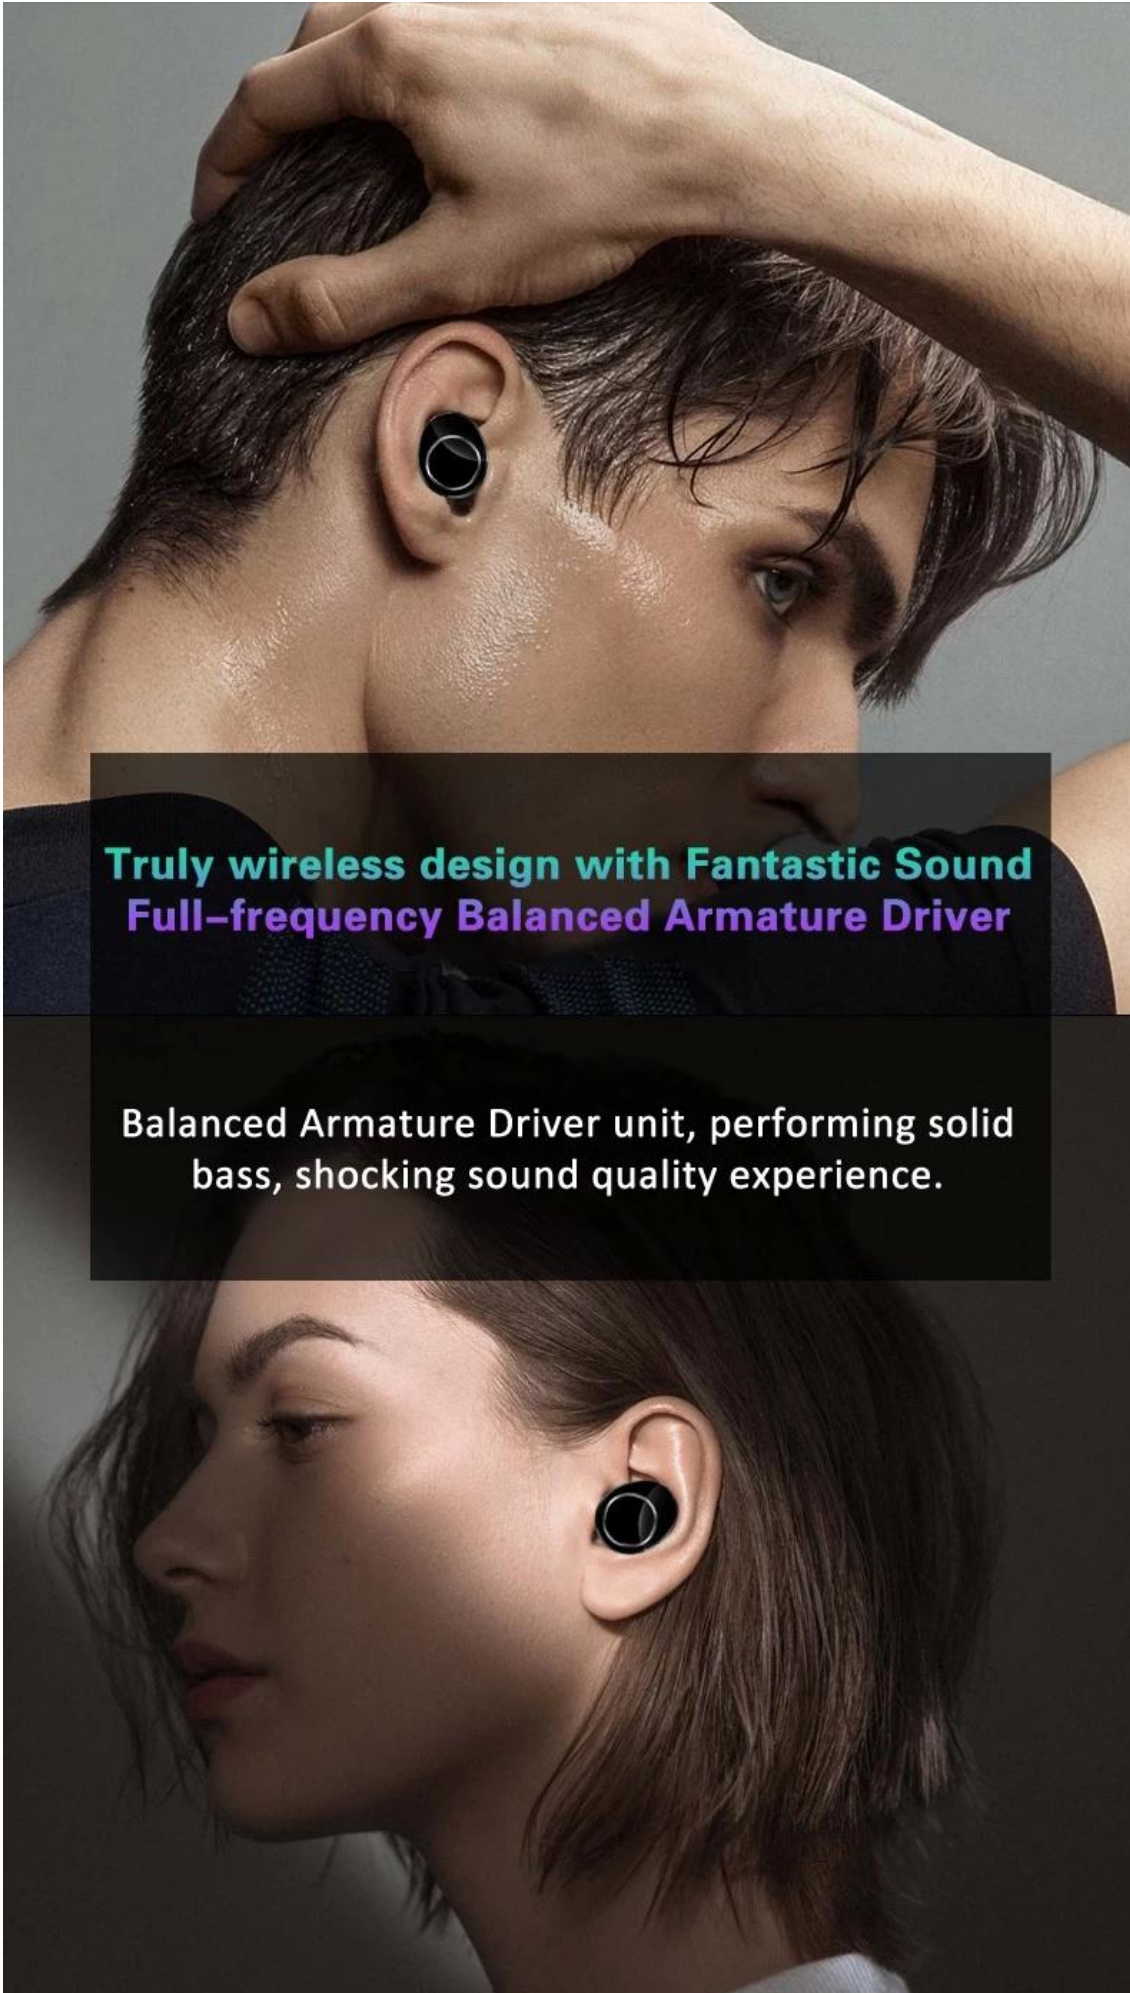

Binaural Calling

LED screen

Long battery life

Voice Wake up

Memory pairing

Multiple Compatible

**Truly wireless design with Fantastic Sound**  
**Full-frequency Balanced Armature Driver**

Balanced Armature Driver unit, performing solid  
bass, shocking sound quality experience.