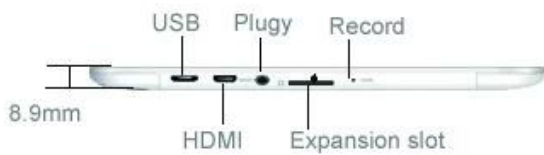

ONDA V819i

Have Faith and Expect the Best

The first 64-bit processor tablet

CNET Testing Center measured data

V819i Quad-Core Intel Bay Trail-T processor, the perfect support for 64-bit computing, the performance is far better than the traditional 32-bit processor, with a response rate of 80ms, bringing experience the most rapid touch response.

Baytrail-T Z3735 Intel quad-core processors

Baytrail-T Z3735 Intel quad-core X86 processor core architecture, with ultra-high frequency 1.83GHz. With the new generation Turbo Boost Technology, 2MB cache, performance ultra-mainstream tablet 2 times.

8 inches IPS hard top screen

G+G Full-fit technology, a better touch

Top IPS hard screen, 189ppi resolution sharper than the same 8.0 inches more than 18% of the mainstream flat-panel, wide viewing angle of 178 degrees to display.