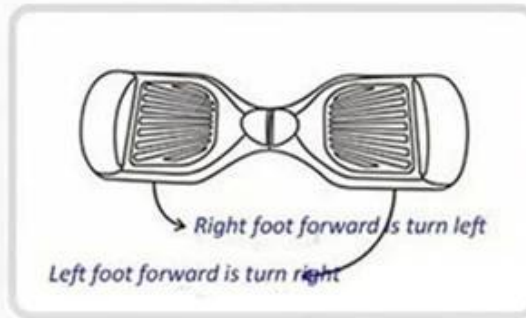

10.1 10.1 10.1 CPU 10.1 2 10.1 10.1 Q10

**Dual Core CPU, Double Gyroscope Design;
Max Speed: 10km/h above, or 15km/h above,
Distance: around 15-20km (depends on rider's weight,
road conditions etc) ;**

Show Details

Direction for use

Step 01

Step 02

Step 03

Step 04

660*270*250mm

270mm

660mm

250mm

Unicycle, not good balance stability,
not good safety,

VS

Two-wheel balance scooter,
good balance stability and
good safety.

Q1 big tire scooter ,big size, not convenient
to carry.

Q10 small tire scooter, small size, convenient
to carry.