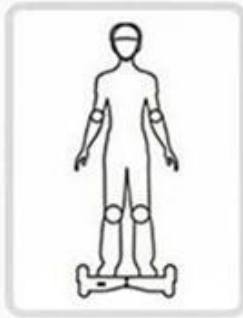

10.1 10.1 10.1 CPU 10.1 2 10.1 10.1 Q10

**Dual Core CPU, Double Gyroscope Design;
Max Speed: 10km/h above, or 15km/h above,
Distance: around 15-20km (depends on rider's weight,
road conditions etc) ;**

Show Details

Direction for use

Step 01

Step 02

Step 03

Step 04

660*270*250mm

270mm

660mm

250mm

Unicycle, not good balance stability,
not good safety,

VS

Two-wheel balance scooter,
good balance stability and
good safety.

Q1 big tire scooter ,big size, not convenient
to carry.

Q10 small tire scooter, small size, convenient
to carry.