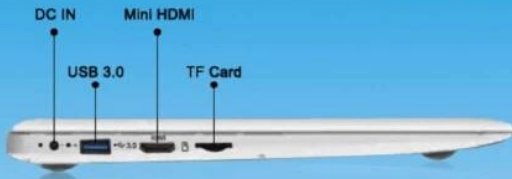

Our Product

Full functions