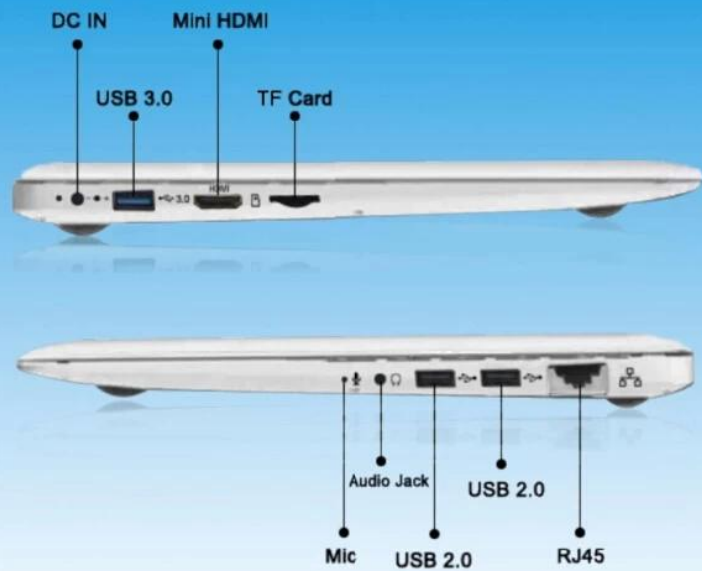

2016 OEM 14.1" 2GB 32GB 1366×768 Windows 10

14.1" NOTBOOK

Model No.: NB141 (Bay trail)

Chipset	Bay trail Z3735 F / or Cherry trail, Z8300(Quad-Core) 14nm
GPU	Gen8-LP 10/12EU up to 600MHz
DRAM	2GB
Flash	32 GB + HDD
LCD	1366*768 TN
Camera	0.3/2.0 front camera
HDMI	YES
Main Feature	WiFi + BT+ FM
3G(WCDMA)	NO
USB Charging	5.0V 2.5A
Battery	3.8V/10000mAh
Dimension	351*232*17mm
Status	MP over 100K
Packing & Accessories	adapter, USB CABLE, Manual, gift box.
OS	Windows 10 USD15/PC;

Macbook Air style

1480g body weight

Build in RJ45 port,
makes connection
more convenient
and stable

USB2.0*2, USB3.0*1,
Mini HDMI*1, TF
Card*, RJ45*1, DC
IN*1, Audio Jack*1,
Mic*1

Support 2.5" SATA
HDD, up to 2TB