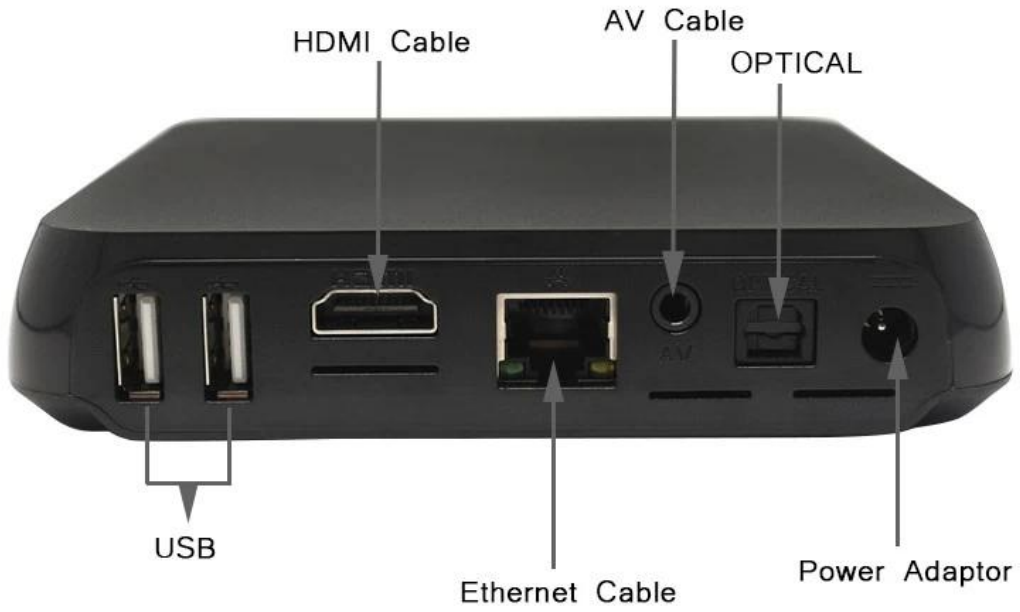

**Amlogic S812 Quad Core 2.0 GHz 2GB 8GB  
HDMI 1.4B Android 4.4 TV BOX M8S**

*Amlogic S812 Quad Core 2.0GHz 2GB 8GB HDMI 1.4B  
Android 4.4 TV BOX*

## Chipset & Memory

Amlogic S812 Quad core Cortex A9r4 2GHz  
Octo-core Mali-450MP GPU  
2GB DDR3 SDRAM & 8GB NAND FLASH

**Android 4.4**

# Show Detail

**Size: 128.5\*128.5\*30mm**