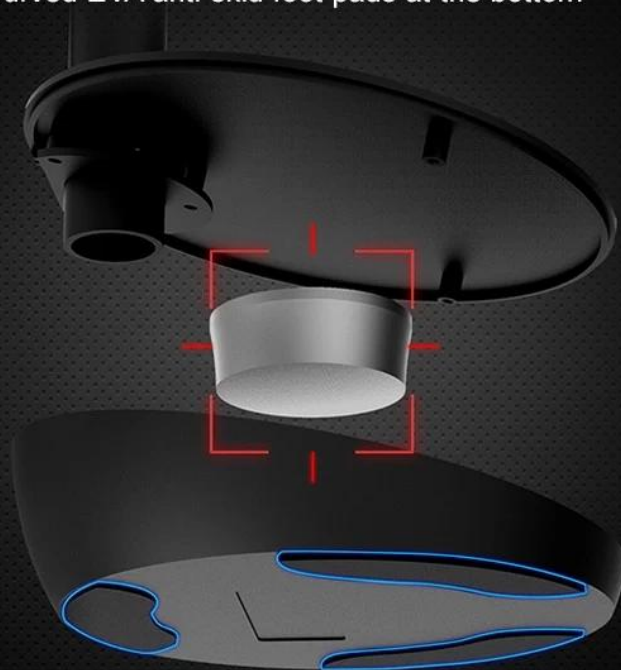

## Two-color optional

black

white

## Increased anti-skid design

- More stable body
- Stable placement
- More securely
- Base built-in metal weights
- Curved EVA anti-skid foot pads at the bottom

## Multi-angle adjustment

Adjust the height of the stand up and down and the front and rear position of the microphone according to your needs,  
Comfortable karaoke mode